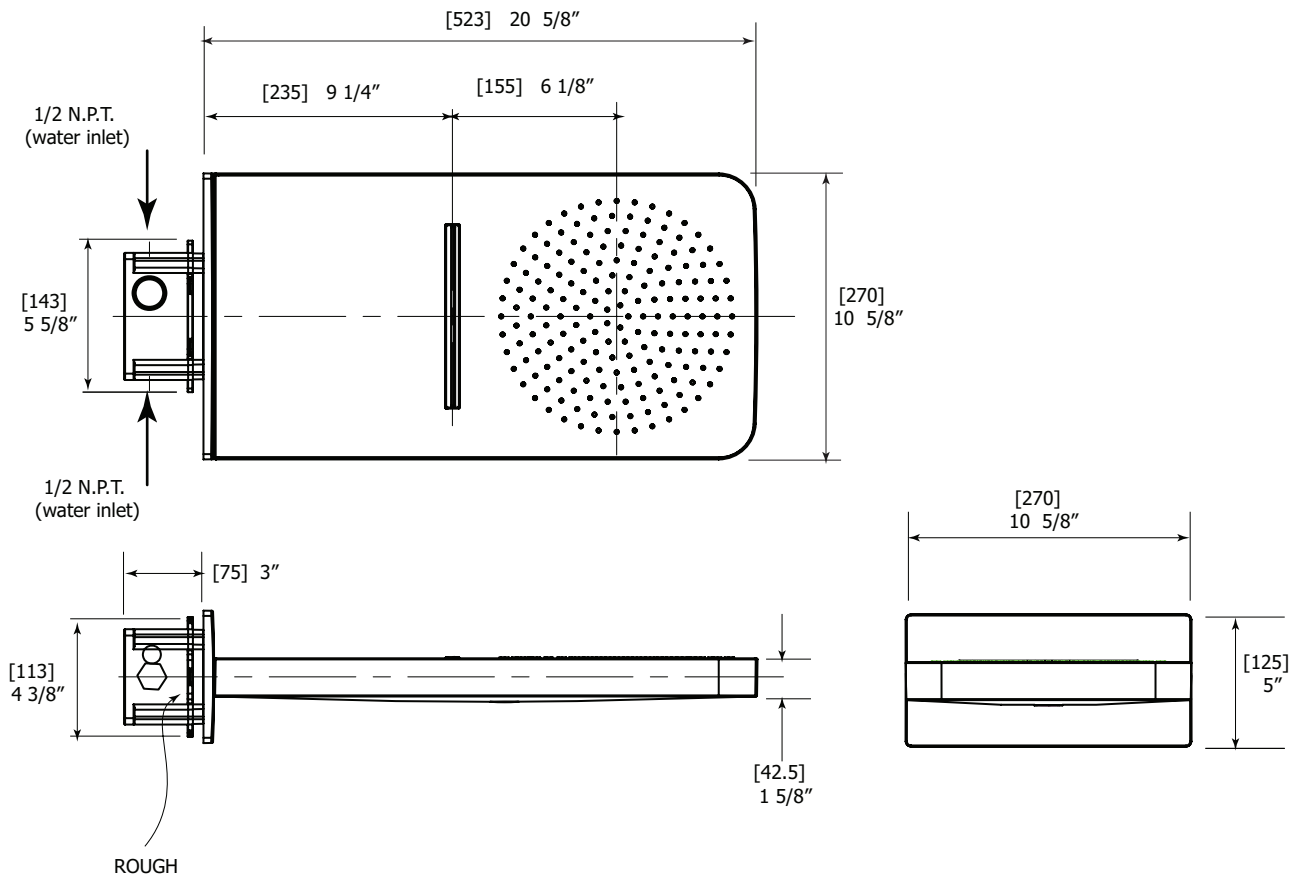

WARRANTY

Residential: Residential: Limited lifetime warranty to original purchaser
commercial: Two years warranty
(Complete warranty available at www.aquabass.com/warranty)