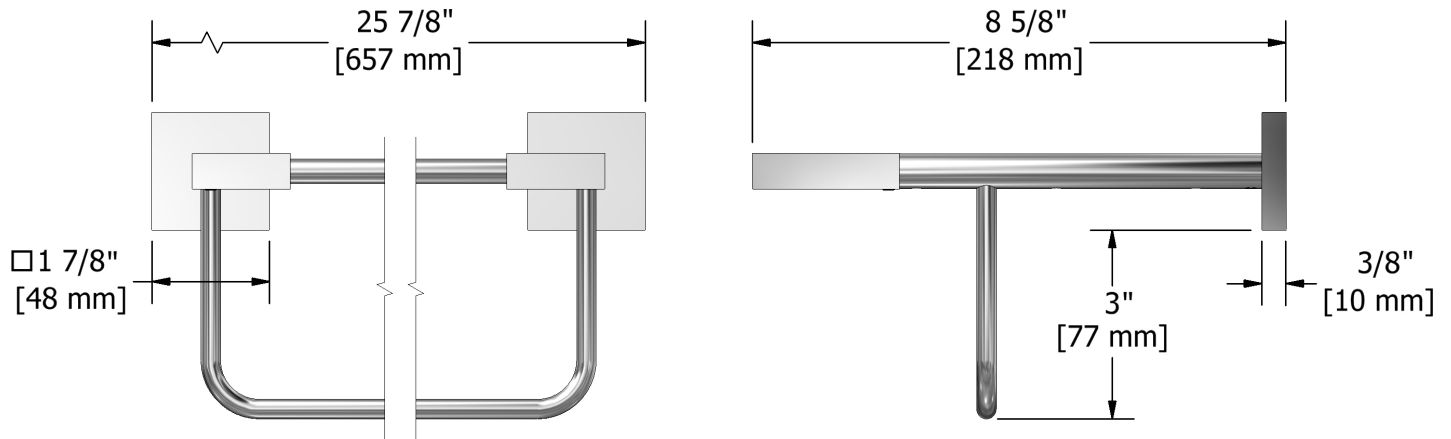

Sizes, models and finishes may differ from those presented.

Warranty

The Riobel inc. product carries a limited LIFETIME warranty on the finish Chrome, Gold (PVD), Brushed nickel (PVD), Night brushed (PVD), Polished nickel (PVD) and all working parts and is guaranteed from the initial date of purchase against all manufacturing defects. Other finished 1 year.

Customer Service

Ontario, West Canada : 888-287-5354 Quebec, Maritimes, United States : 866-473-8442

2014.05.07