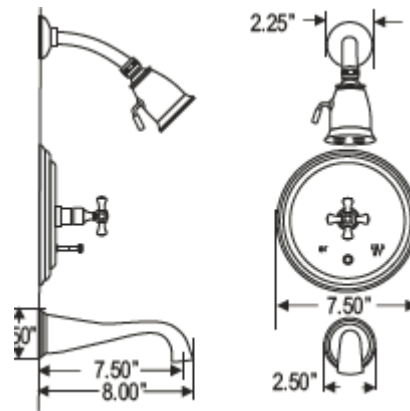

Trim Only for 1/2 inch Pressure balanced Tub

Shower Set

PB2T

Handles: H1

Codes and Standards

- ASME A112.18.1/CSA B125.1-11
- ADA
- IAPMO US AND CANADA

Color/Finishes

- Polished Chrome, PVD Satin Nickel Only

ALTMANS RESERVES THE RIGHT TO MODIFY AND CHANGE SPECIFICATIONS AT ANY TIME. PLEASE VERIFY DIMENSIONS PRIOR TO INSTALLATION

Features and Benefits

- Valve 0S36TPR Ordered Separately
- Includes head, arm, and flange
- Brass Construction
- Chrome and PVD Satin Nickel Only