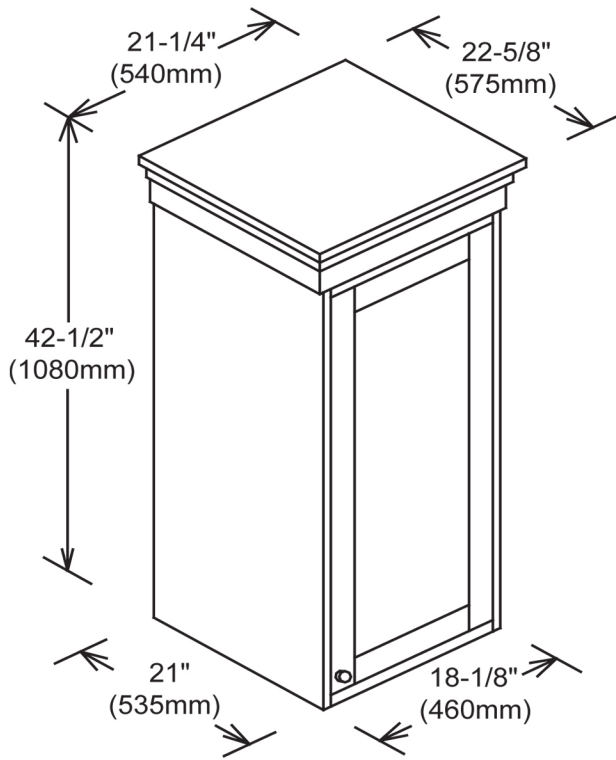

# 125-18HT

## 18" Linen Hutch

#### Features

Materials: Polar solids with Cherry veneers  
 Hinges: Fully concealed, soft closing  
 Doors: 1  
 Shelves: 2 (Adjustable)  
 Hardware: Satin Nickel  
 Back panel: Fully covered  
 Side Panels: 5/8" PB with Cherry veneers