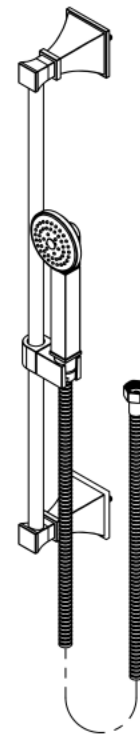

Features

- Brass construction with choice of 21 finishes
- Single function Hand Held Shower
- 60" Double Spiral Flexhose

Order Matrix

Model	Main/Accent Finish
4GRBMQ0	AB - Antique Brass
	ABM - Antique Brass Matt
	AC - Antique Copper
	ACM - Antique Copper Matt
	BB - Bright Brass
	CH - Chrome
	GD - Gold
	OB - Oil Rubbed Bronze
	PN - Polished Nickel
	SB - Satin Brass
	SC - Satin Chrome
	SN - Satin Nickel
	TB - Tuscan Brass
	AQ - Aqua
	BD - Bordeaux
	BK - Black
	MB - Matte Black
	MW - Matte White
	NC - Natural Cream
	RD - Red
	WH - White

MATTHEW QUINN
Adjustable Slide Rail with Hand Held Shower
Model: 4GRBMQ0 XX-XX

Critical Dimensions

TEL: 905-851-6781
FAX: 905-851-8031
TOLL FREE: 800-461-5901