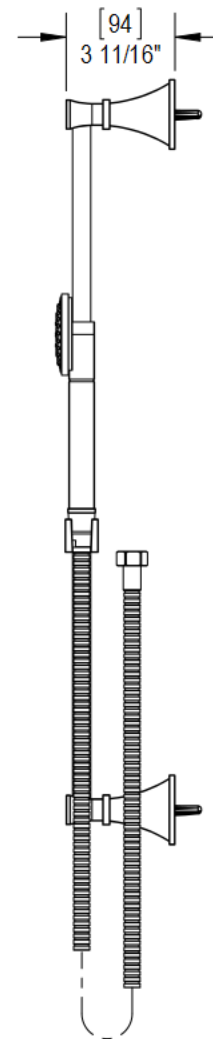

Features

- Brass construction with choice of 21 finishes
- Single function Hand Held Shower
- 60" Double Spiral Flexhose

Order Matrix

Model	Main/Accent Finish
4GRBMQ0	AB - Antique Brass
	ABM - Antique Brass Matt
	AC - Antique Copper
	ACM - Antique Copper Matt
	BB - Bright Brass
	CH - Chrome
	GD - Gold
	OB - Oil Rubbed Bronze
	PN - Polished Nickel
	SB - Satin Brass
	SC - Satin Chrome
	SN - Satin Nickel
	TB - Tuscan Brass
	AQ - Aqua
	BD - Bordeaux
	BK - Black
	MB - Matte Black
	MW - Matte White
	NC - Natural Cream
	RD - Red
	WH - White

MATTHEW QUINN
Adjustable Slide Rail with Hand Held Shower
Model: 4GRBMQ0 XX-XX

Critical Dimensions

TEL: 905-851-6781
FAX: 905-851-8031
TOLL FREE: 800-461-5901