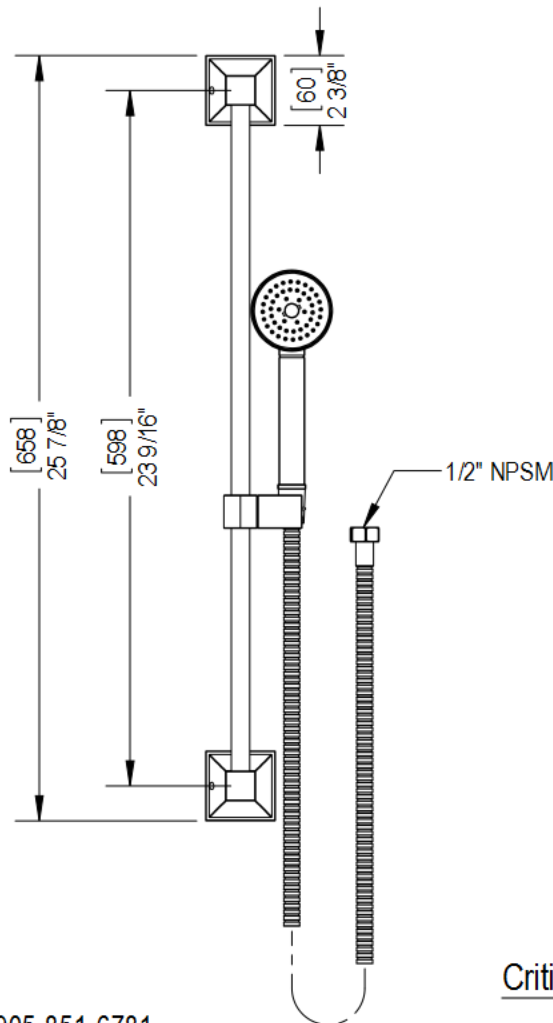

Features

- Brass construction with choice of 21 finishes
- Single function Hand Held Shower
- 60" Double Spiral Flexhose

Order Matrix

Model	Main/Accent Finish
4GRBMQ0	AB - Antique Brass
	ABM - Antique Brass Matt
	AC - Antique Copper
	ACM - Antique Copper Matt
	BB - Bright Brass
	CH - Chrome
	GD - Gold
	OB - Oil Rubbed Bronze
	PN - Polished Nickel
	SB - Satin Brass
	SC - Satin Chrome
	SN - Satin Nickel
	TB - Tuscan Brass
	AQ - Aqua
	BD - Bordeaux
	BK - Black
	MB - Matte Black
	MW - Matte White
	NC - Natural Cream
	RD - Red
	WH - White

MATTHEW QUINN
Adjustable Slide Rail with Hand Held Shower
Model: 4GRBMQ0 XX-XX

Critical Dimensions

TEL: 905-851-6781
FAX: 905-851-8031
TOLL FREE: 800-461-5901