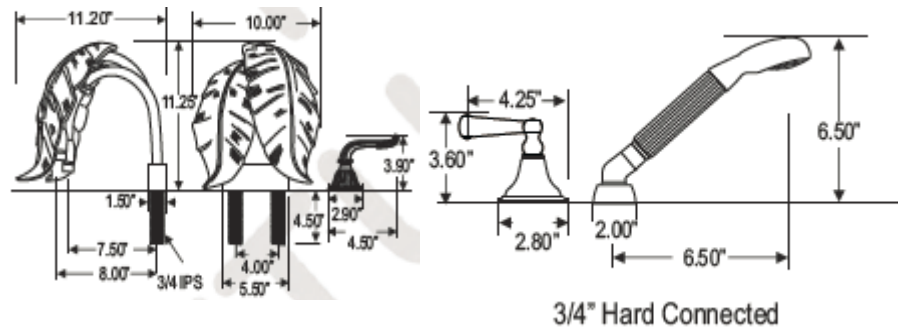

### Codes and Standards

- ADA

3/4" Hard Connected

ALTMANS RESERVES THE RIGHT TO MODIFY AND CHANGE SPECIFICATIONS AT ANY TIME. PLEASE VERIFY DIMENSIONS PRIOR TO INSTALLATION

### Through-Hole Specifications

Spout: Ø 1 1/2" Max.

Valve: Ø 1 1/2" Max.