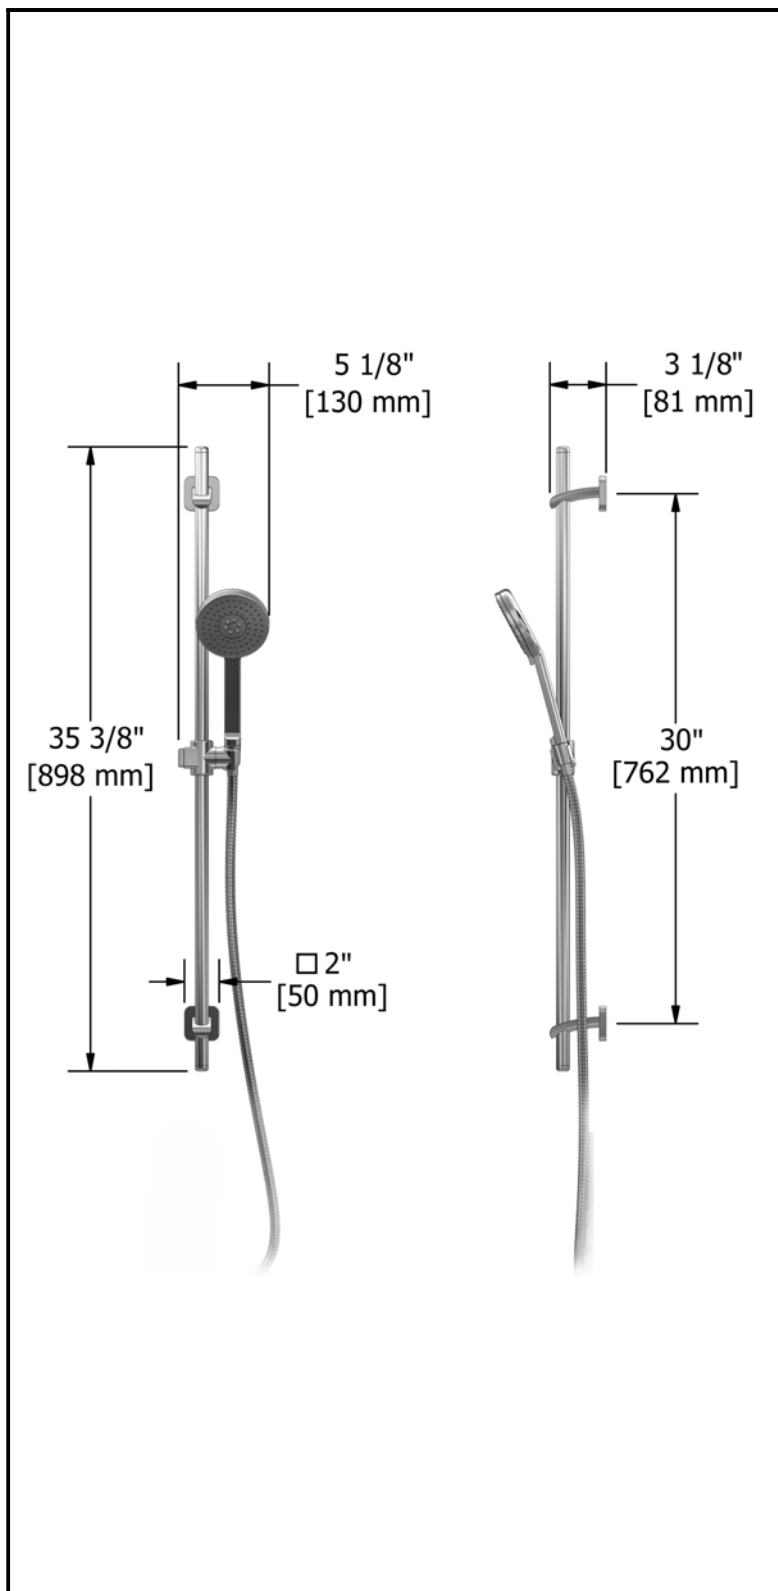

½" coaxial thermostatic pressure
balance system with hand shower rail
and shower head

KIT#343SAXX

Specifications

Composition

- 777 - Elbow supply with shut-off valve
- 7007 - Hand shower rail
- 478 - 20cm (8") shower head
- 574 - 40cm (16") shower arm
- SA43 - ½" coaxial thermostatic pressure balance valve

Customer service

Ontario, West Canada : 888-287-5354 Quebec, Maritimes, United States : 866-473-8442

Hand shower rail

7007XX

Specifications

Descriptions

- 2 jet hand shower; luxurious, massage
- 150cm (59") double interlock flexible hose
- Ø19mm (¾") slide bar

Customer service

Ontario, West Canada : 888-287-5354 Quebec, Maritimes, United States : 866-473-8442

20cm (8") shower head

478XX

Specifications

Descriptions

- ½" female inlet NPT
- Touch clean
- Swivel

Available colors

Customer service

Ontario, West Canada : 888-287-5354 Quebec, Maritimes, United States : 866-473-8442

40cm (16") shower arm

574XX

Specifications

Descriptions

- ½" male inlet NPT
- Solid brass
- Flange with set screw