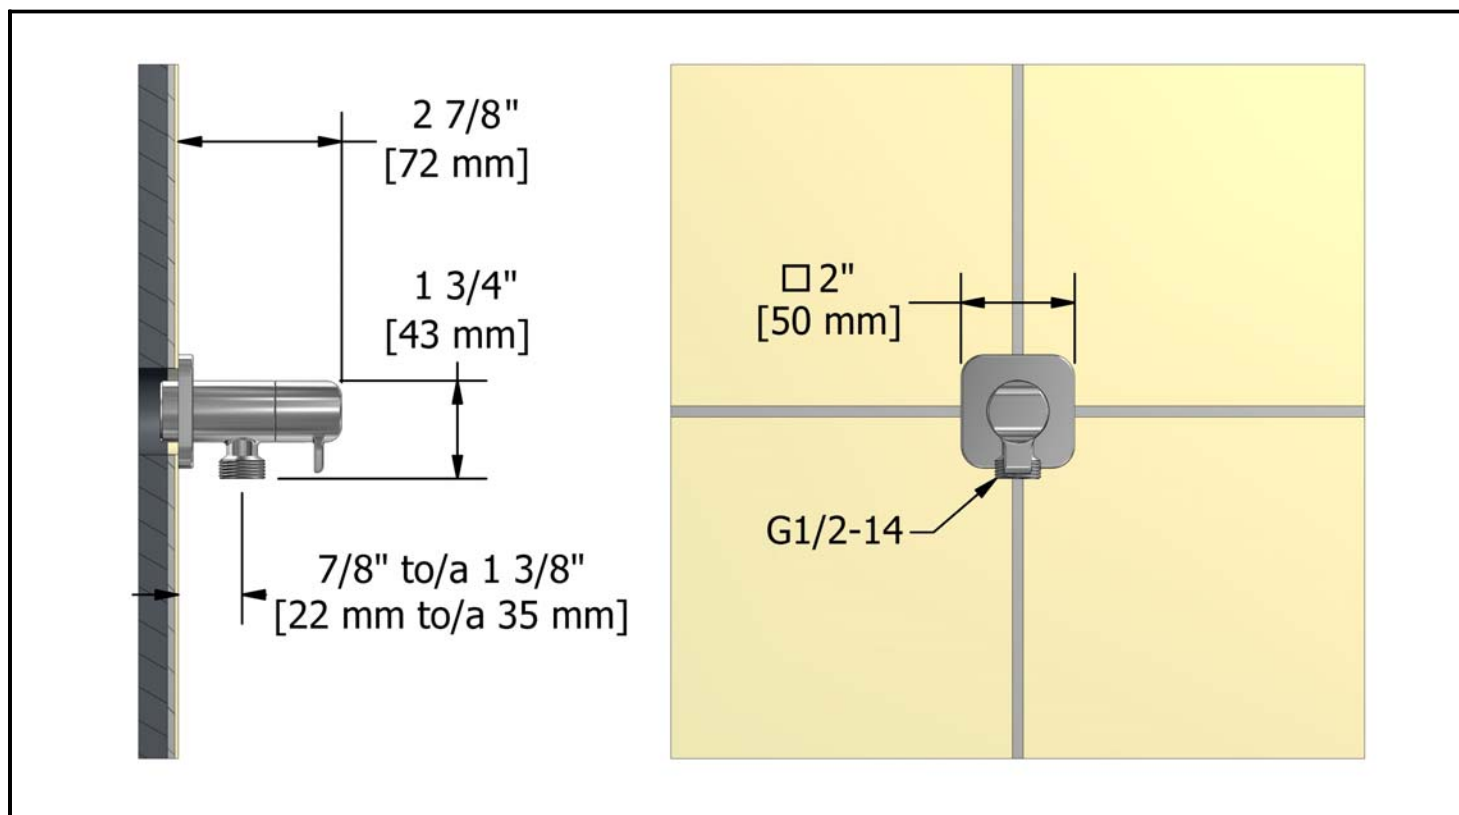

Warranty

The Riobel inc. product carries a limited LIFETIME warranty on the finish Chrome, Gold (PVD), Brushed nickel (PVD), Night brushed (PVD), Polished nickel (PVD) and all working parts and is guaranteed from the initial date of purchase against all manufacturing defects. Other finished 1 year.

Customer service

Ontario, West Canada : 888-287-5354 Quebec, Maritimes, United States : 866-473-8442