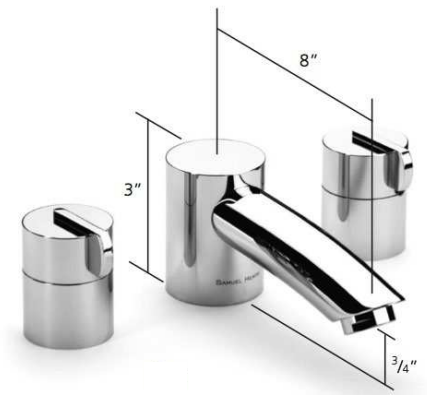

V146-A

3 hole tub filler, deck mounted

Feeds:	3/4"
Max deck thickness:	1 1/8"
Max drill hole diameter:	1 1/2"
Finishes:	Chrome, Satin Nickel

UK and Worldwide Customer Service Team:
+44 (0)121 766 4200
www.samuel-heath.co.uk