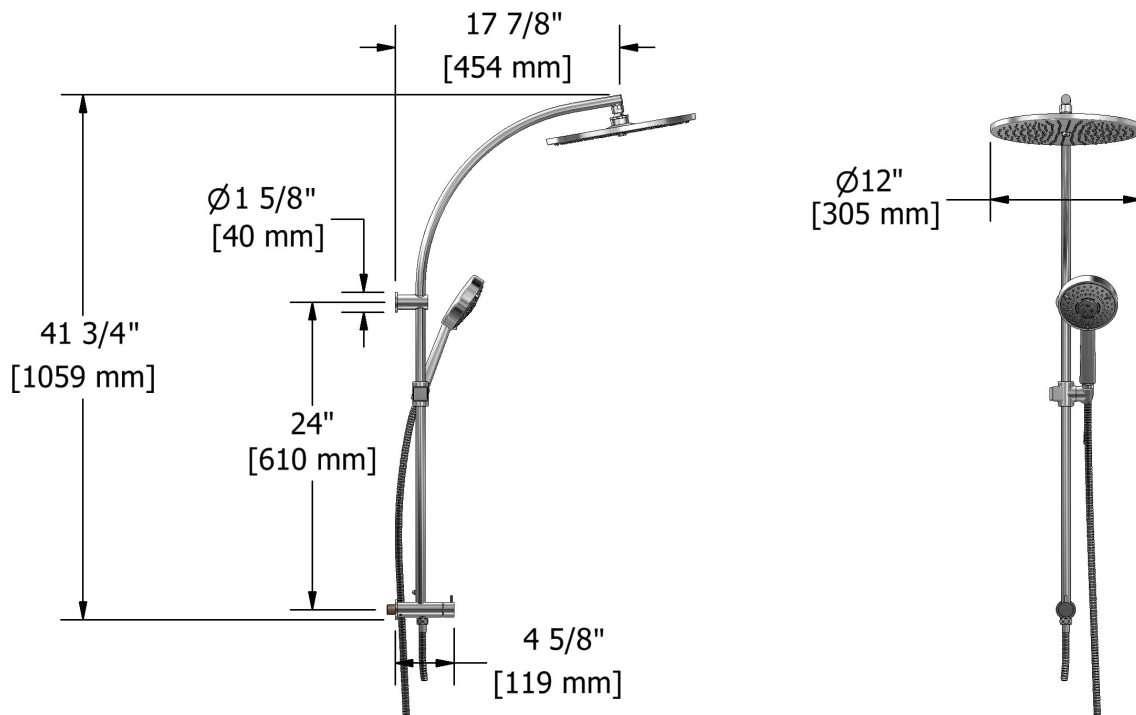

Sizes, models and finishes may differ from thoses presented.

Warranty

The Riobel inc. product carries a limited LIFETIME warranty on the finish Chrome, Gold (PVD), Brushed nickel (PVD), Night brushed (PVD), Polished nickel (PVD) and all working parts and is guaranteed from the initial date of purchase against all manufacturing defects. Other finished 1 year.

Customer Service

Ontario, West Canada : 888-287-5354 Quebec, Maritimes, United States : 866-473-8442

2014.05.06