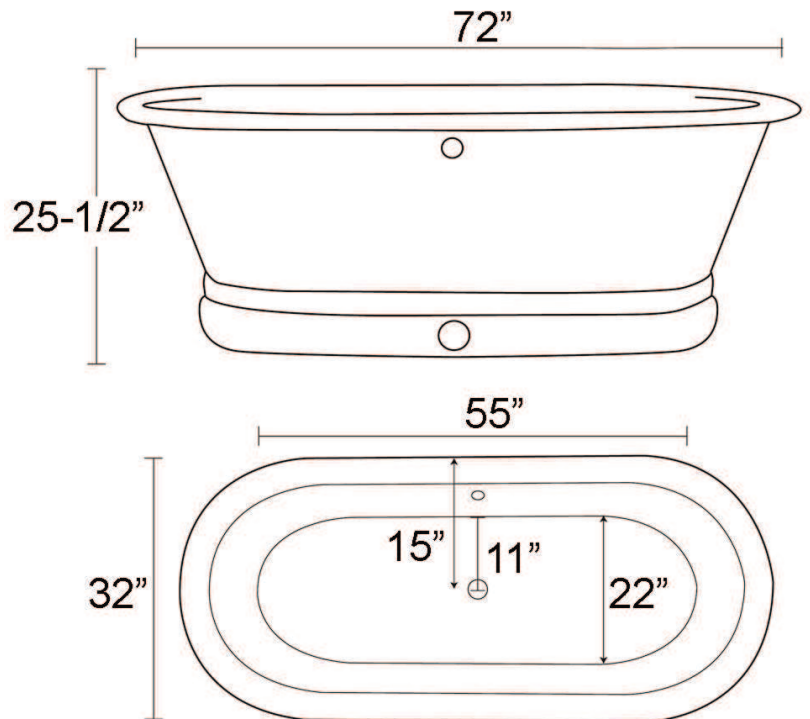

Tub Finishes:

- **AC** Hammered Antique Copper
- **CN** Hammered Antique Copper/Nickel Interior

Dimensions and specifications subject to change without notice.