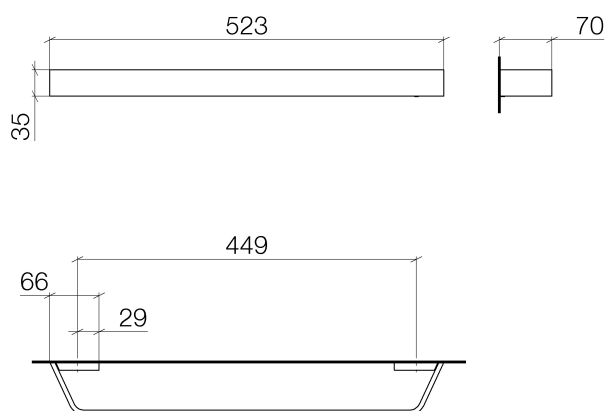

Product specifications

- Height 1 3/8"
- 2 3/4" projection

Surfaces

- chrome 83045705-00
- matt platinum 83045705-06

Exploded assembly drawing

Bath & Spa

83045705 Towel bar, 17 3/4"

Article number: 83045705

Order quantity

No.	Article number	Name	Installation quantity
1	0517207580090	fixing set	2
2	09303018090	screw	6
3	081770500ff	holder	1
4	081770551ff	bar	1
5	081770501ff	holder	1
6	09311111390	pin	2