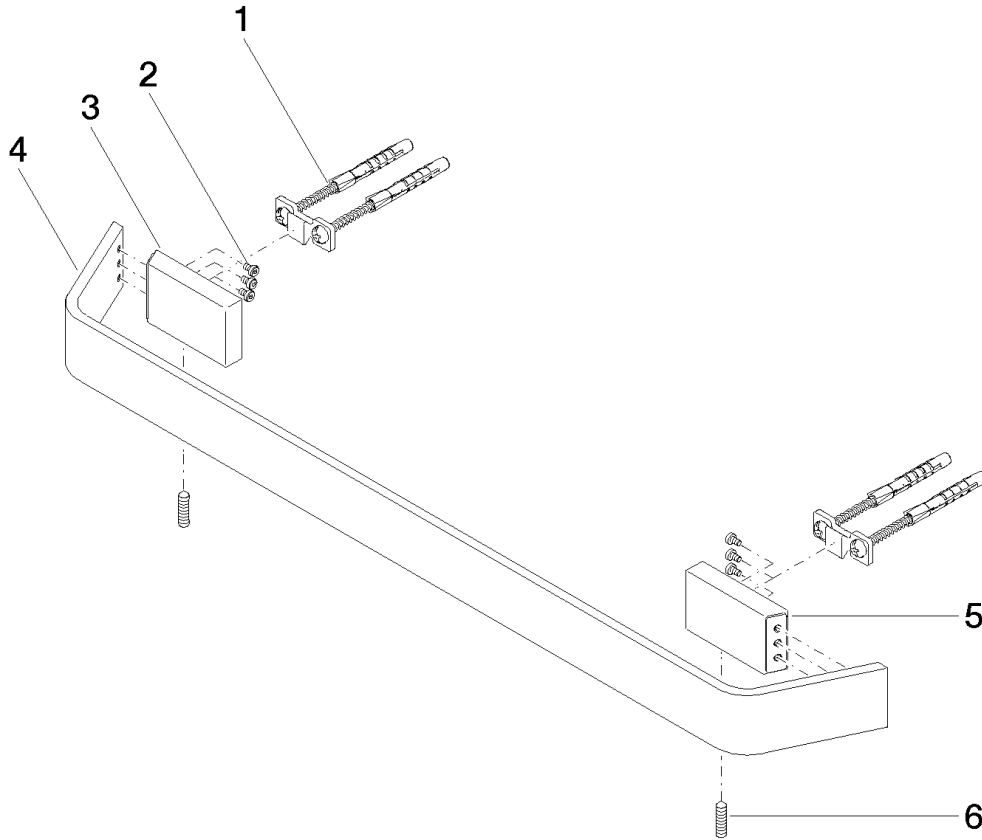

Product specifications

- Height 1 3/8"
- 2 3/4" projection

Surfaces

- chrome 83045705-00
- matt platinum 83045705-06

Exploded assembly drawing

Bath & Spa

83045705 Towel bar, 17 3/4"

Article number: 83045705

Order quantity

No.	Article number	Name	Installation quantity
1	0517207580090	fixing set	2
2	09303018090	screw	6
3	081770500ff	holder	1
4	081770551ff	bar	1
5	081770501ff	holder	1
6	09311111390	pin	2