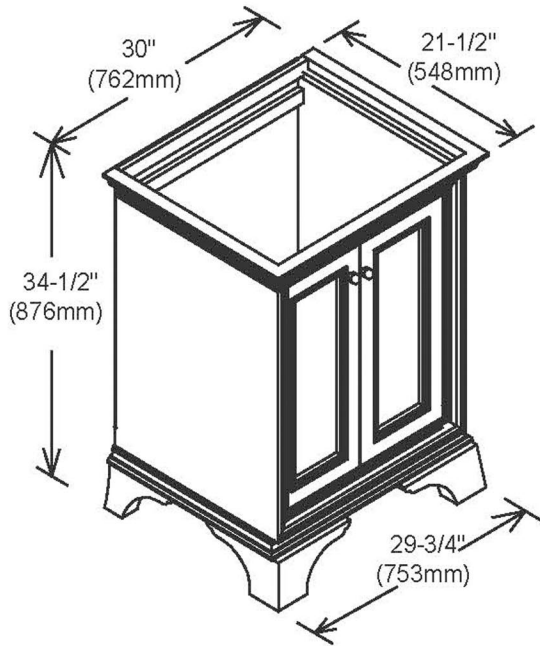

159-V30 30" Vanity

SPECIFICATION SHEET

Features

Materials: Poplar solids with
Ash Burl/Cherry veneers

Doors: 2

Hinges: Fully concealed, soft closing

Shelves: 1 (adjustable)

Hardware: Brushed Nickel (8" c-c drill)

Back panel: Fully covered

Side panels: 5/8" FB with Ash Burl/Cherry veneers

Colors / Finish

159-Nutmeg