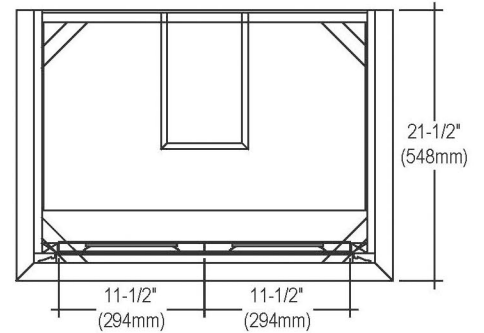

159-V30 30" Vanity

SPECIFICATION SHEET

Features

Materials: Poplar solids with
Ash Burl/Cherry veneers

Doors: 2

Hinges: Fully concealed, soft closing

Shelves: 1 (adjustable)

Hardware: Brushed Nickel (8" c-c drill)

Back panel: Fully covered

Side panels: 5/8" FB with Ash Burl/Cherry veneers

Colors / Finish

159-Nutmeg