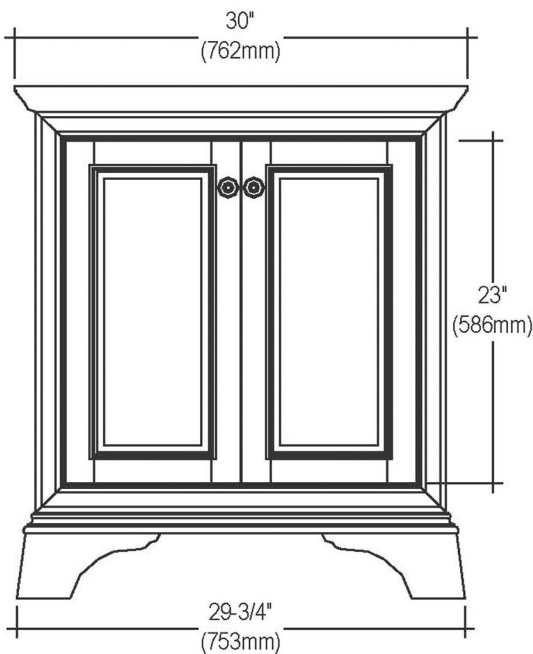

159-V30 30" Vanity

SPECIFICATION SHEET

Features

Materials: Poplar solids with
Ash Burl/Cherry veneers

Doors: 2

Hinges: Fully concealed, soft closing

Shelves: 1 (adjustable)

Hardware: Brushed Nickel (8" c-c drill)

Back panel: Fully covered

Side panels: 5/8" FB with Ash Burl/Cherry veneers

Colors / Finish

159-Nutmeg