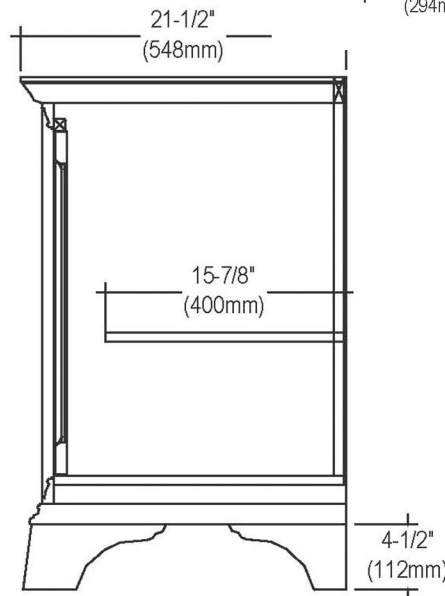

159-V30 30" Vanity

SPECIFICATION SHEET

Features

Materials: Poplar solids with
Ash Burl/Cherry veneers

Doors: 2

Hinges: Fully concealed, soft closing

Shelves: 1 (adjustable)

Hardware: Brushed Nickel (8" c-c drill)

Back panel: Fully covered

Side panels: 5/8" FB with Ash Burl/Cherry veneers

Colors / Finish

159-Nutmeg