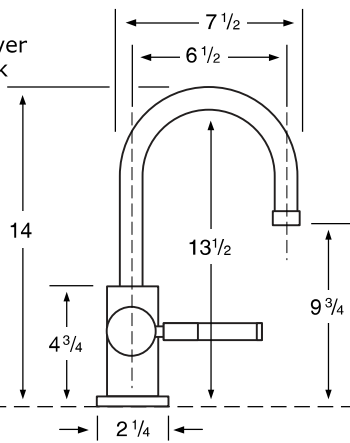

WATERMARK

DESIGNS

T 718.257.2800

F 718.257.2144

info@watermark-designs.com

Lavatory/Monoblock

Specifications

24-1.1

Single Lever Monoblock

24-1.15 Single Lever Monoblock

24-1.15EX Single Lever Monoblock with Extension

25-1

Two Handle Monoblock

25-1.1

Single Lever Monoblock

28-1 Two Handle Monoblock

29-1.1 Single Handle Monoblock

130-1 Two Handle Monoblock

140-1 Two Handle Monoblock

150-1 Two Handle Monoblock

206-1.1 Single Handle Monoblock

See Handle Trim Specifications for a complete list of additional handle trims