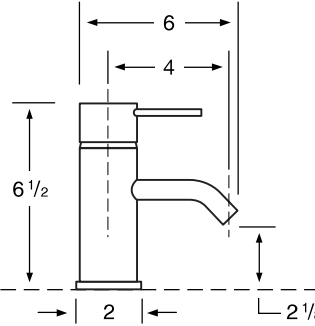

WATERMARK

DESIGNS

T 718.257.2800

F 718.257.2144

info@watermark-designs.com

Lavatory/Monoblock

Specifications

24-1.1

Single Lever Monoblock

24-1.15 Single Lever Monoblock

24-1.15EX Single Lever Monoblock with Extension

25-1

Two Handle Monoblock

25-1.1

Single Lever Monoblock

28-1 Two Handle Monoblock

29-1.1 Single Handle Monoblock

130-1 Two Handle Monoblock

140-1 Two Handle Monoblock

150-1 Two Handle Monoblock

206-1.1 Single Handle Monoblock

See Handle Trim Specifications for a complete list of additional handle trims