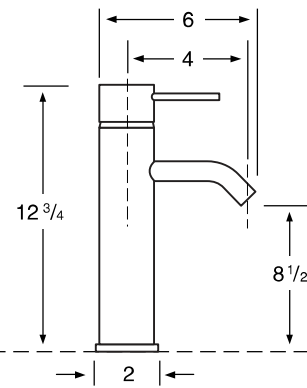

WATERMARK

DESIGNS

T 718.257.2800

F 718.257.2144

info@watermark-designs.com

Lavatory/Monoblock

Specifications

24-1.1

Single Lever Monoblock

24-1.15 Single Lever Monoblock

24-1.15EX Single Lever Monoblock with Extension

25-1

Two Handle Monoblock

25-1.1

Single Lever Monoblock

28-1 Two Handle Monoblock

29-1.1 Single Handle Monoblock

130-1 Two Handle Monoblock

140-1 Two Handle Monoblock

150-1 Two Handle Monoblock

206-1.1 Single Handle Monoblock

See Handle Trim Specifications for a complete list of additional handle trims