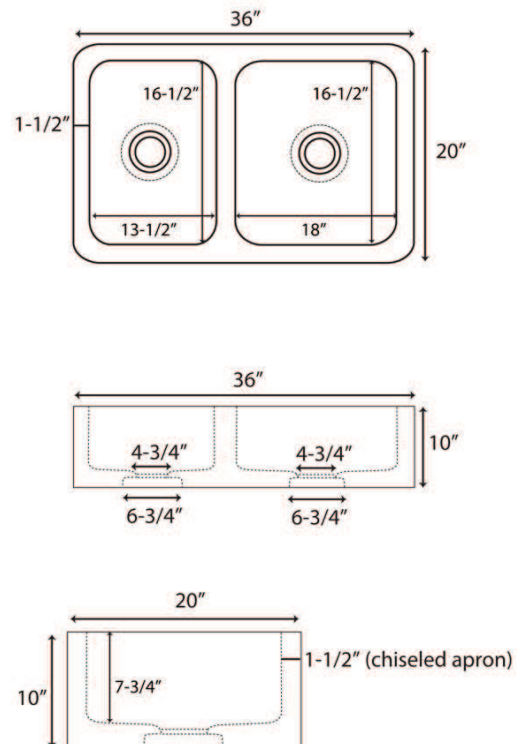

**36" WHITFORD DOUBLE
BOWL FARMER SINK**

Cat. No
FSMDB5506

W: 36"
D: 20"
H: 10"

***Please do NOT cut hole without
template or actual product.**

Interior Dimensions:

Large

Basin Interior: 18" W x 16-1/2" D
Basin Depth: 7-3/4"

Small

Basin Interior: 13-1/2" W x 16-1/2" D
Basin Depth: 7-3/4"

Features:

- ▶ Handcrafted from natural marble
- ▶ Each sink has naturally unique markings on the marble
- ▶ Natural chiseled front is unpolished
- ▶ 3-1/2" drain opening
- ▶ Drain sold separately

Colors:

MPCR Polished Cream Egyptian Marble

Dimensions of fixture are nominal and may vary within the range of tolerances established by ANSI Standard A112.19.2. Dimensions and specifications subject to change without notice.