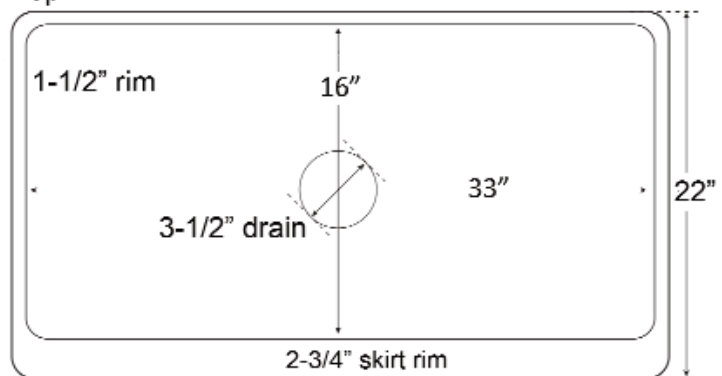

**35" ADRIANO SINGLE
BOWL FARMER SINK**

Cat. No
FSSSB2008-SS

W: 35"
D: 22"
H: 9-1/2"

Features:

- ▶ Solid 16 gauge, 304 grade metal construction
- ▶ Tight radius corners
- ▶ Easy maintenance with matte finish
- ▶ Rim width is 1-1/2"
- ▶ Drain is 3-1/2"

Compliance Certification
Meets or exceeds the following
specifications: ASME
A112.19.3-2001 for Stainless Steel.

***Please do NOT cut hole without
template or actual product.**

Interior Dimensions:

Basin Interior: 33" W x 16" D
Basin Depth: 8-3/4"

Front

Top

Dimensions of fixture are nominal and may vary within the range of tolerances established by ANSI Standard A112.19.2. Dimensions and specifications subject to change without notice.