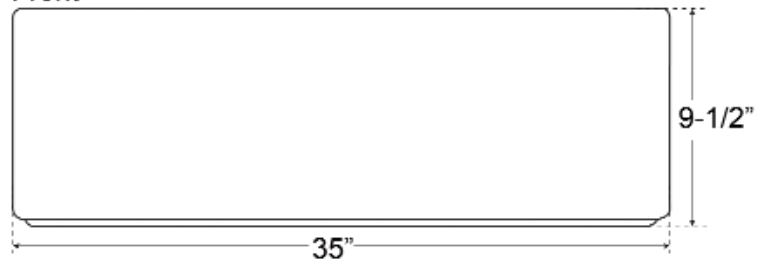

Interior Dimensions:

Basin Interior: 33" W x 16" D
Basin Depth: 8-3/4"

Front