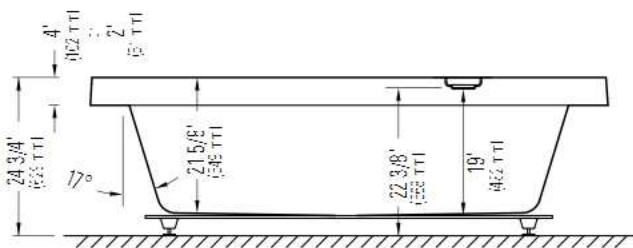

# TAO 3672

Bathtub

6835 PICARD STREET  
SAINT-HYACINTHE, QUEBEC J2S 1H3  
CANADA

PHONE 450 773 7058  
FAX 450 773 5063  
TOLL-FREE CANADA 1 888 226 7099  
TOLL-FREE USA 1 888 226 7899

produitsneptune.com

\*A bathtub fitted with back jets can cause the pump to protrude by approximately 3" from the overall dimension.

\*\*All dimensions are approximate and subject to change without notice. Please refer to the installation guide before beginning the installation

08-2010