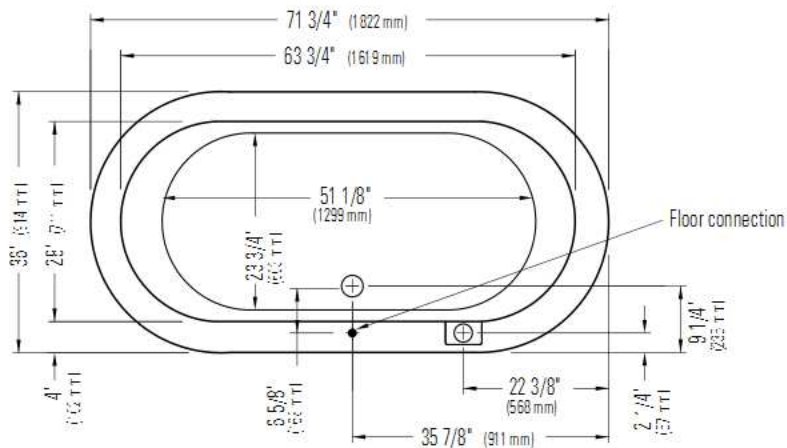

# TAO 3672

Bathtub

6835 PICARD STREET  
SAINT-HYACINTHE, QUEBEC J2S 1H3  
CANADA

PHONE 450 773 7058  
FAX 450 773 5063  
TOLL-FREE CANADA 1 888 226 7099  
TOLL-FREE USA 1 888 226 7899

produitsneptune.com

\*A bathtub fitted with back jets can cause the pump to protrude by approximately 3" from the overall dimension.

\*\*All dimensions are approximate and subject to change without notice. Please refer to the installation guide before beginning the installation

08-2010