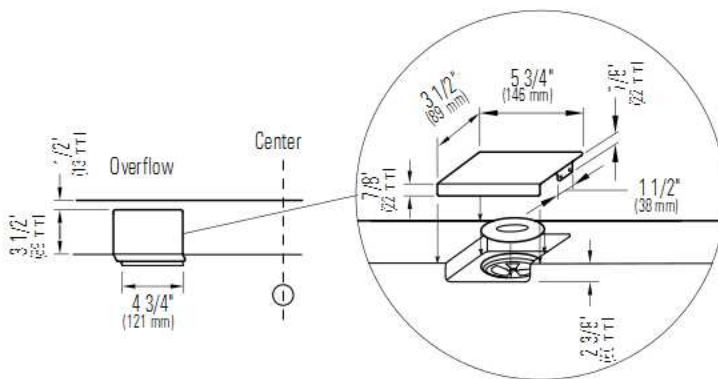

# TAO 3672

Bathtub

6835 PICARD STREET  
SAINT-HYACINTHE, QUEBEC J2S 1H3  
CANADA

PHONE 450 773 7058  
FAX 450 773 5063  
TOLL-FREE CANADA 1 888 226 7099  
TOLL-FREE USA 1 888 226 7899

produitsneptune.com

\*A bathtub fitted with back jets can cause the pump to protrude by approximately 3" from the overall dimension.

\*\*All dimensions are approximate and subject to change without notice. Please refer to the installation guide before beginning the installation

08-2010