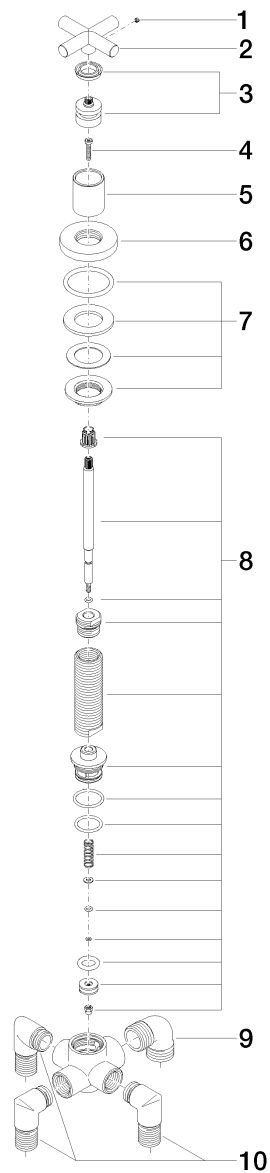

Product specifications

- 1x 3/4" outlet
- 1x 1/2" outlet
- Automatic pull diverter
- Flange diameter 2 1/8"
- 1 1/4" hole diameter
- 2 inlets 1/2"
- Deck mounted

Surfaces

- chrome 29140892-00
- chrome 29140892-00
- matt platinum 29140892-06
- matt platinum 29140892-06
- platinum 29140892-08
- platinum 29140892-08
- matt white 29140892-10
- matt white 29140892-10
- matt black 29140892-33
- matt black 29140892-33

Exploded assembly drawing

Order quantity

No.	Article number	Name	Installation quantity
1	09311105590	pin	1
2	092089011ff	handle	1
3	90121200700ff	base	1
4	09303007590	screw	1
5	092102140ff	sleeve	1
6	092789105ff	rosette	1
7	0423100040390	fixing set	1
8	0430010130190	diverter	1
9	09110300890	connection	1
10	09110300990	connection	3