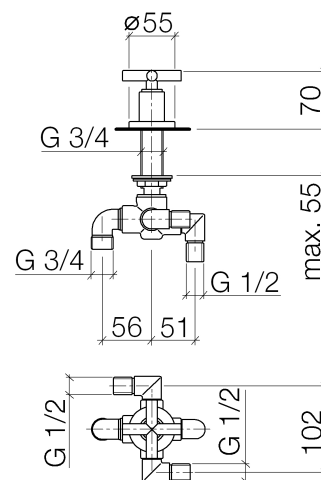

Product specifications

- 1x 3/4" outlet
- 1x 1/2" outlet
- Automatic pull diverter
- Flange diameter 2 1/8"
- 1 1/4" hole diameter
- 2 inlets 1/2"
- Deck mounted

Surfaces

- chrome 29140892-00
- chrome 29140892-00
- matt platinum 29140892-06
- matt platinum 29140892-06
- platinum 29140892-08
- platinum 29140892-08
- matt white 29140892-10
- matt white 29140892-10
- matt black 29140892-33
- matt black 29140892-33

Exploded assembly drawing

Order quantity

No.	Article number	Name	Installation quantity
1	09311105590	pin	1
2	092089011ff	handle	1
3	90121200700ff	base	1
4	09303007590	screw	1
5	092102140ff	sleeve	1
6	092789105ff	rosette	1
7	0423100040390	fixing set	1
8	0430010130190	diverter	1
9	09110300890	connection	1
10	09110300990	connection	3