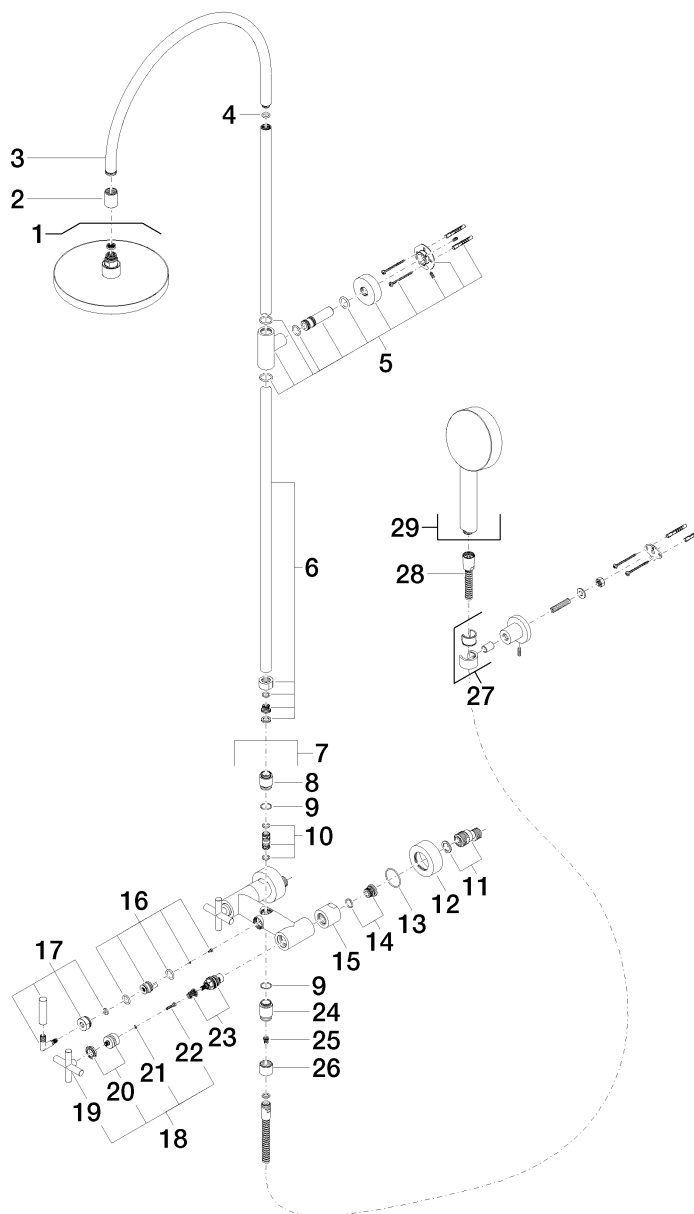

Product specifications

- **Projection 16 1/2"**
- Back flow preventer in shower outlet
- 1/2" ceramic disc cartridge
- Shower with fixed riser/hand shower diverter
- Hand shower with three spray patterns (regular, soft and massage spray) with descaling system
- 8 5/8" diameter shower head with descaling system
- 2 1/8" diameter flanges
- Flange wall attachment \varnothing 2"
- Flange mixer \varnothing 2 1/2"
- 3/8" x 1/2" x 49 1/4" shower hose with rotating hose connector
- Required adaptors (2 x 35 080 970-90 0010) to be ordered separately
- Height from center of faucet to top of shower arm 46 1/8"
- Height from center of faucet to bottom of rainhead 34"

- Center to center 5 7/8"
- Rain shower water flow rate limited to max. 2 gpm
- Hand shower water flow rate limited to max. 2 gpm

Internal backflow preventer.

Slide for riser available upon request.

NOTE: Local building codes may require the use of an anti-scald device. Please refer to remote pressure balanced valve (35 910 970 90)

Exploded assembly drawing

Order quantity

No.	Article number	Name	Installation quantity
1	04120507010ff	shower	1
2	092403177ff	adaptor	1
3	04282209700ff	spout	1
4	09141001190	seal	1
5	90171103700ff	holder	1
6	90282209600ff	pipe	1
7	04171002001ff	casing (completely)	1
8	092403090ff	nipple	1
9	09141003290	seal	2
10	9021100110090	diverter	1
11	0411040300090	connection	2
12	092789103ff	rosette	2
13	09141003490	seal	2
14	0429050140090	nipple	2
15	092310064ff	nut	2
16	9015010050090	insert	1
17	90182002500ff	diverter	1
18	04208901000ff	handle	2
19	092089010ff	handle	2
20	90121200700ff	base	2
21	09301102990	disc	2
22	09303007590	screw	2
23	9090031310090	top	2
24	092403121ff	nipple	1
25	09230113190	back-flow preventer	1
26	092102143ff	sleeve	1
27	28050892ff	holder	1
28	093002072ff	hose	1
29	28011979ff	shower	1

Bath & Spa

Tara. Wall-mounted shower mixer, with rainhead and hand shower set

Article number: 26621892