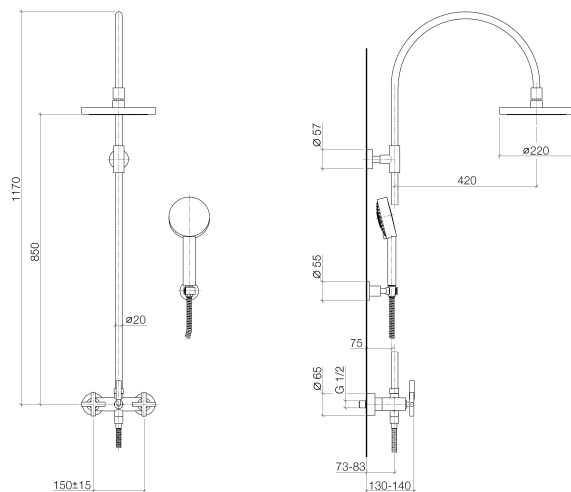

Product specifications

- **Projection 16 1/2"**
- Back flow preventer in shower outlet
- 1/2" ceramic disc cartridge
- Shower with fixed riser/hand shower diverter
- Hand shower with three spray patterns (regular, soft and massage spray) with descaling system
- 8 5/8" diameter shower head with descaling system
- 2 1/8" diameter flanges
- Flange wall attachment \varnothing 2"
- Flange mixer \varnothing 2 1/2"
- 3/8" x 1/2" x 49 1/4" shower hose with rotating hose connector
- Required adaptors (2 x 35 080 970-90 0010) to be ordered separately
- Height from center of faucet to top of shower arm 46 1/8"
- Height from center of faucet to bottom of rainhead 34"

- Center to center 5 7/8"
- Rain shower water flow rate limited to max. 2 gpm
- Hand shower water flow rate limited to max. 2 gpm

Internal backflow preventer.

Slide for riser available upon request.

NOTE: Local building codes may require the use of an anti-scald device. Please refer to remote pressure balanced valve (35 910 970 90)

Exploded assembly drawing

Order quantity

No.	Article number	Name	Installation quantity
1	04120507010ff	shower	1
2	092403177ff	adaptor	1
3	04282209700ff	spout	1
4	09141001190	seal	1
5	90171103700ff	holder	1
6	90282209600ff	pipe	1
7	04171002001ff	casing (completely)	1
8	092403090ff	nipple	1
9	09141003290	seal	2
10	9021100110090	diverter	1
11	0411040300090	connection	2
12	092789103ff	rosette	2
13	09141003490	seal	2
14	0429050140090	nipple	2
15	092310064ff	nut	2
16	9015010050090	insert	1
17	90182002500ff	diverter	1
18	04208901000ff	handle	2
19	092089010ff	handle	2
20	90121200700ff	base	2
21	09301102990	disc	2
22	09303007590	screw	2
23	9090031310090	top	2
24	092403121ff	nipple	1
25	09230113190	back-flow preventer	1
26	092102143ff	sleeve	1
27	28050892ff	holder	1
28	093002072ff	hose	1
29	28011979ff	shower	1

Bath & Spa

Tara. Wall-mounted shower mixer, with rainhead and hand shower set

Article number: 26621892