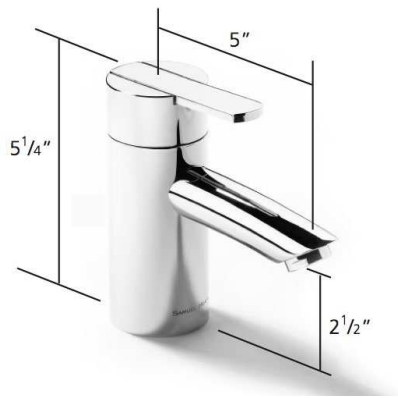

V129-A

Single lever mixer without pop-up waste

Feeds: $1/2'' \times 18\frac{7}{8}''$ flexi hoses
Max deck thickness: $1\frac{1}{2}''$
Max drill hole diameter: $1\frac{1}{2}''$
Finishes: Chrome, Satin Nickel

For low lead option order V129-ALL and add \$148.00
Fully approved to UPC and NSF standards CP finish only

UK and Worldwide Customer Service Team:
+44 (0)121 766 4200
www.samuel-heath.co.uk

USA Customer Service Team:
www.samuel-heath.com