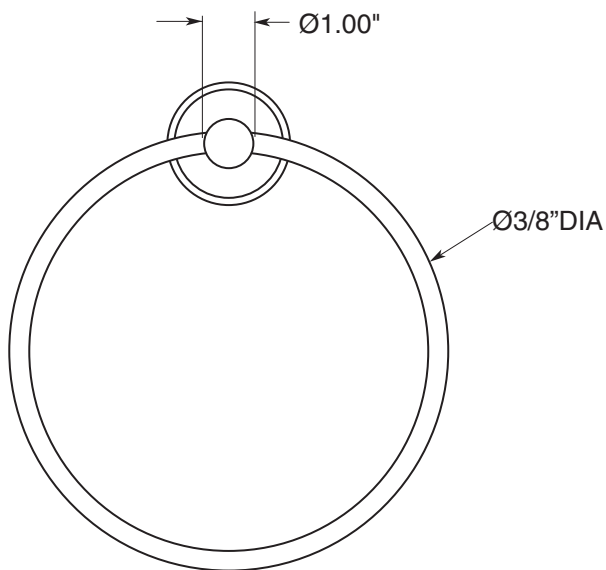

FEATURES:

- All brass construction.
- Available in all Sigma finishes. Warranty varies according to finish selection.
- Mounting bracket and screws are supplied.

Series 22
Towel Ring
1.22TR00

TOP VIEW

FRONT VIEW

SIDE VIEW

Note: Measurements are subject to change or cancellation. No responsibility is assumed for use of superseded or voided pages.