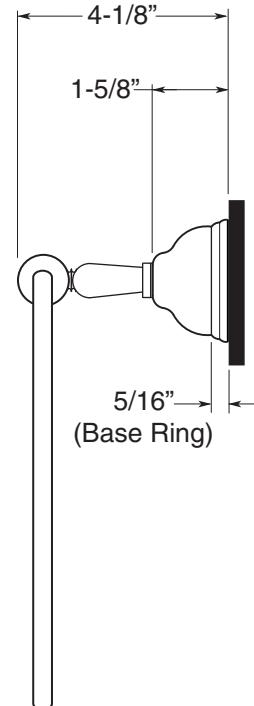

FEATURES:

- All brass construction.
- Available in all Sigma finishes. Warranty varies according to finish selection.
- Mounting bracket and screws are supplied.

Series 22
Towel Ring
1.22TR00

TOP VIEW

FRONT VIEW

SIDE VIEW

Note: Measurements are subject to change or cancellation. No responsibility is assumed for use of superseded or voided pages.