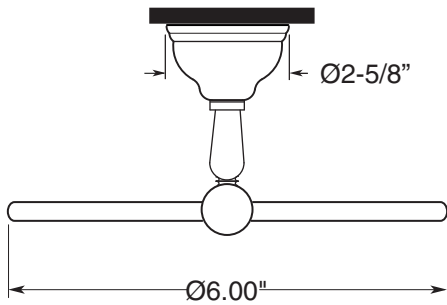

FEATURES:

- All brass construction.
- Available in all Sigma finishes. Warranty varies according to finish selection.
- Mounting bracket and screws are supplied.

Series 22
Towel Ring
1.22TR00

TOP VIEW

FRONT VIEW

SIDE VIEW

Note: Measurements are subject to change or cancellation. No responsibility is assumed for use of superseded or voided pages.