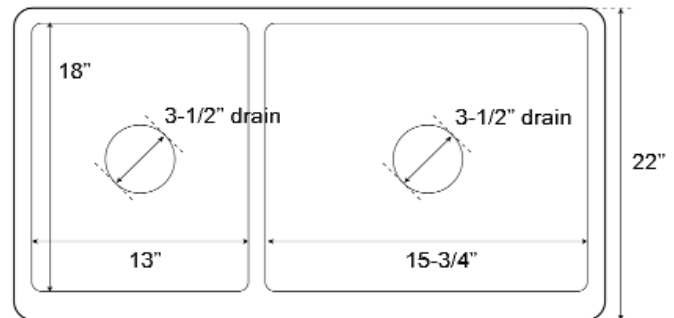

**33" PERLA DOUBLE  
BOWL FARMER SINK**

Cat. No  
FSCDB3550

W: 33"

D: 22"

H: 9"

**\*Please do NOT cut hole without  
template or actual product.**

**Interior Dimensions:**

**Large**

Basin Interior: 18" W x 15-3/4" L

**Small**

Basin Interior: 18" W x 13" L

Basin depth: 8-1/2"

**Features:**

- ▶ Constructed of solid 16 gauge copper
- ▶ Hammered front
- ▶ Small bowl on the right
- ▶ Rounded interior corners easy for cleaning
- ▶ Sink bowl has no internal welds
- ▶ Sink bottom angled to drainage
- ▶ Accommodates 3-1/2" drain
- ▶ Patina applied to copper using French hot process
- ▶ Hand polished finish
- ▶ Copper is a living finish and will patina over time

**Finish:**

**AC** Antique Copper

Front

Top

Dimensions of fixture are nominal and may vary within the range of tolerances established by ANSI Standard A112.19.2. Dimensions and specifications subject to change without notice.