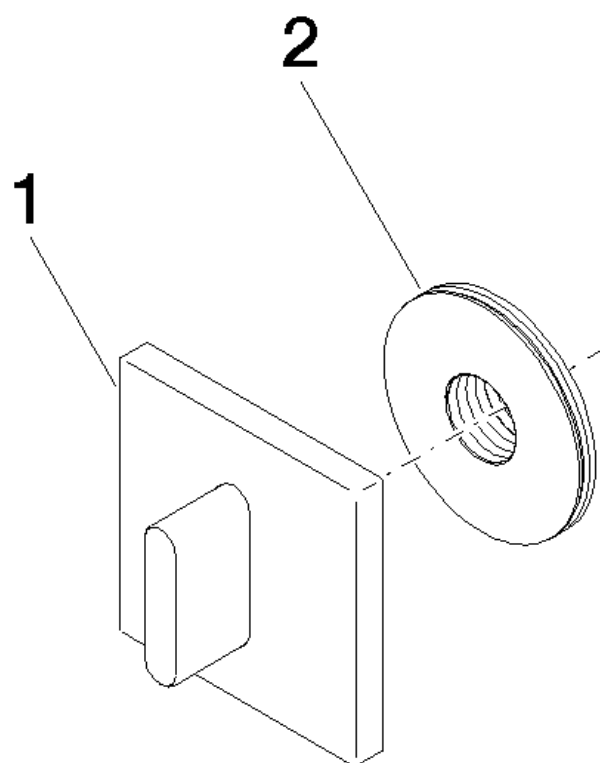

Product specifications

Exposed trim parts only, rough to be ordered separately

- Flange 3 1/8 x 3 1/8"
[ADA]

Surfaces

- chrome 36104705-00
- matt platinum 36104705-06

Accessories required

- Rough for two-way diverter; 35124970
- Rough for three-way diverter; 35104970

Exploded assembly drawing

Bath & Spa

36104705 Wall mounted two- and three-way diverter trim

Article number: 36104705

Order quantity

No.	Article number	Name	Installation quantity
1	90207005100ff	handle	1
2	09210210990	cover	1