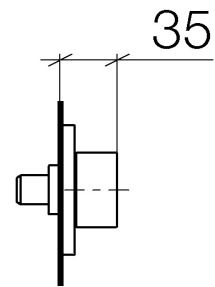

Product specifications

Exposed trim parts only, rough to be ordered separately

- Flange 3 1/8 x 3 1/8"
[ADA]

Surfaces

- chrome 36104705-00
- matt platinum 36104705-06

Accessories required

- Rough for two-way diverter; 35124970
- Rough for three-way diverter; 35104970

Exploded assembly drawing

Bath & Spa

36104705 Wall mounted two- and three-way diverter trim

Article number: 36104705

Order quantity

No.	Article number	Name	Installation quantity
1	90207005100ff	handle	1
2	09210210990	cover	1