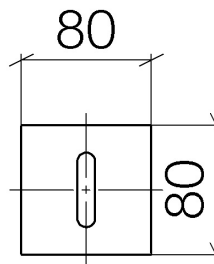

Product specifications

Exposed trim parts only, rough to be ordered separately

- Flange 3 1/8 x 3 1/8"
[ADA]

Surfaces

- chrome 36104705-00
- matt platinum 36104705-06

Accessories required

- Rough for two-way diverter; 35124970
- Rough for three-way diverter; 35104970

Exploded assembly drawing

Bath & Spa

36104705 Wall mounted two- and three-way diverter trim

Article number: 36104705

Order quantity

No.	Article number	Name	Installation quantity
1	90207005100ff	handle	1
2	09210210990	cover	1