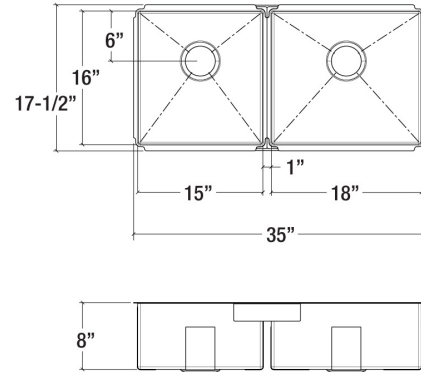

003948 J7®

Project name: _____

Specifier: _____ Contractor: _____

Features

- Handcrafted in Canada using recycled American stainless steel
- Commercial grade
- 16 ga material thickness
- Corrosion resistant 304 series stainless steel (18/10)
- Elegant no. 4 brushed finish (appliance finish)
- Highly efficient sound deadening pads
- Practical flat sink bottom and straight bowl sides
- Stylish and functional bowl bottom grooves
- Optional in-bowl storage drawer
- Rear 3 1/2" drain placement
- Limited lifetime warranty

Standards compliance

- ASME A112.19.3
- CSA B45.0
- CSA B45.4

Optional accessories

- Colander 205012
- Cutting board 210047
- Drain fitting 100056
- Drain fitting 100080
- Drain fitting 100081
- Drain fitting 100082
- Drain fitting 100083
- Grid 200302
- Grid 200303

Sink dimensions

Model	Overall	Bowls	Depth	Cabinet Size*	Drain
003948	35" x 17 1/2"	LH 15" x 16" RH 18" x 16"	8" 8"	39"	3 1/2"
003947	35" x 17 1/2"	LH 18" x 16" RH 15" x 16"	8" 8"	39"	3 1/2"
003986	35" x 17 1/2"	LH 15" x 16" RH 18" x 16"	8" 10"	39"	3 1/2"
003992	35" x 17 1/2"	LH 18" x 16" RH 15" x 16"	10" 8"	39"	3 1/2"

* Cabinet Size is the Recommended Cabinet Size

Product specifications

Sink type to be undermount double bowl. Sink to be handcrafted from a single sheet of 16 ga stainless steel having 18/10 chrome/nickel content and a no.4 brushed finish. Sink to feature bowl bottom grooves, rear 3 1/2" drain placement and sound deadening pads. Sink overall dimensions to be 35" left-to-right and 17 1/2" front-to-back. LH Bowl dimensions to be 15" left-to-right and 16" front-to-back. RH Bowl dimensions to be 18" left-to-right and 16" front-to-back. Sink to feature 7mm radius corners. Sink to be Julien J7® collection model 003948 with bowl depth of 8" on LH bowl and 8" on RH bowl.

Warranty

Julien inc. offers a LIMITED LIFETIME WARRANTY on the fix components of its stainless steel sinks against defects of material and workmanship. For further details on our product warranty, please refer to our catalog or Web site.