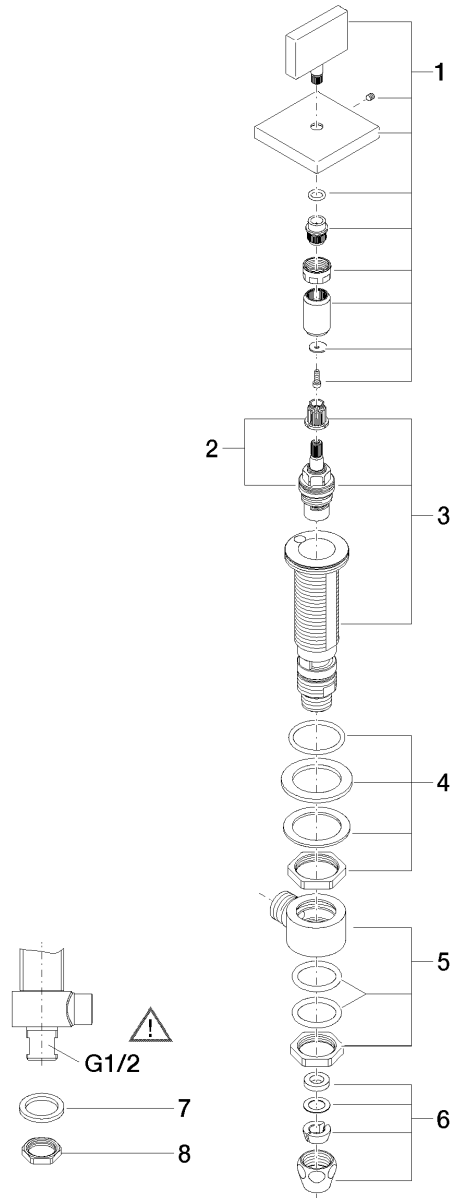

Exploded assembly drawing

Order quantity

No.	Article number	Name	Installation quantity
1	90207800201ff	handle	1
2	9090031320090	top	1
3	0417110453290	side panel	1
4	0423100327890	fixing set	1
5	0417110231090	distributor	1
6	04233004000ff	threaded connector	1
7	09301105990	disc	1
8	09231001290	nut	1