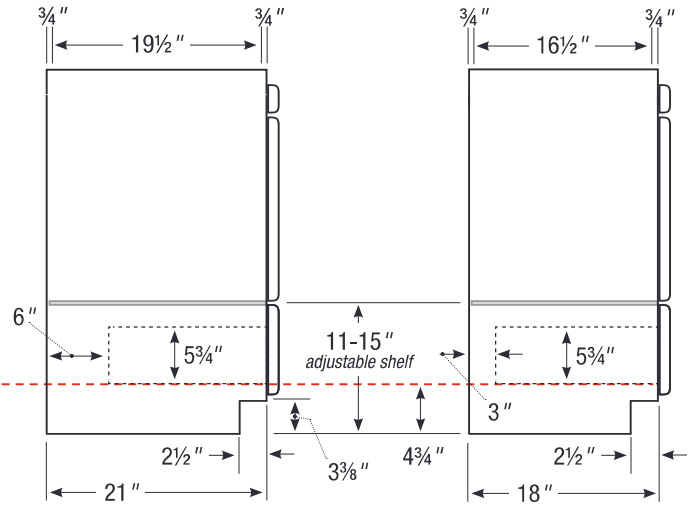

Basin placement range varies with brand and model. Shown is for Kohler 2210.

24" Vanity / Linen Lower

24" wide
34½" tall
21" or 18" front-to-back

21" or 18" front-to-back option