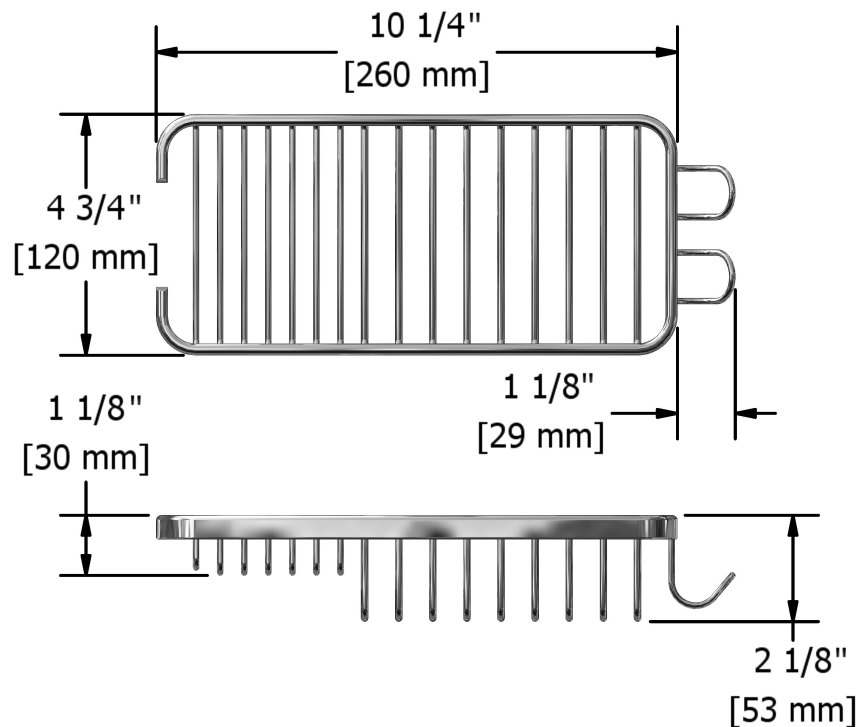

Wall basket
264XX

Specifications

Descriptions

- Brass
- Screw cap

Available colors

- C : Chrome
- BN : Brushed nickel (PVD)

Sizes, models and finishes may differ from thoses presented.

Warranty