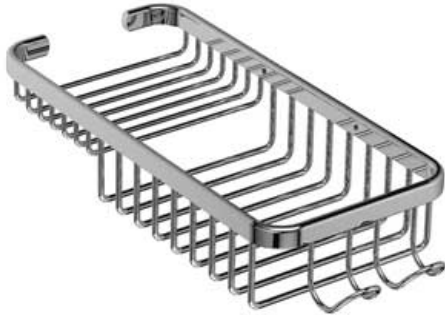

Wall basket
264XX

Specifications

Descriptions

- Brass
- Screw cap

Available colors

- C : Chrome
- BN : Brushed nickel (PVD)

Sizes, models and finishes may differ from thoses presented.

Warranty

The Riobel inc. product carries a limited LIFETIME warranty on the finish Chrome, Gold (PVD), Brushed nickel (PVD), Night brushed (PVD), Polished nickel (PVD) and all working parts and is guaranteed from the initial date of purchase against all manufacturing defects. Other finished 1 year.