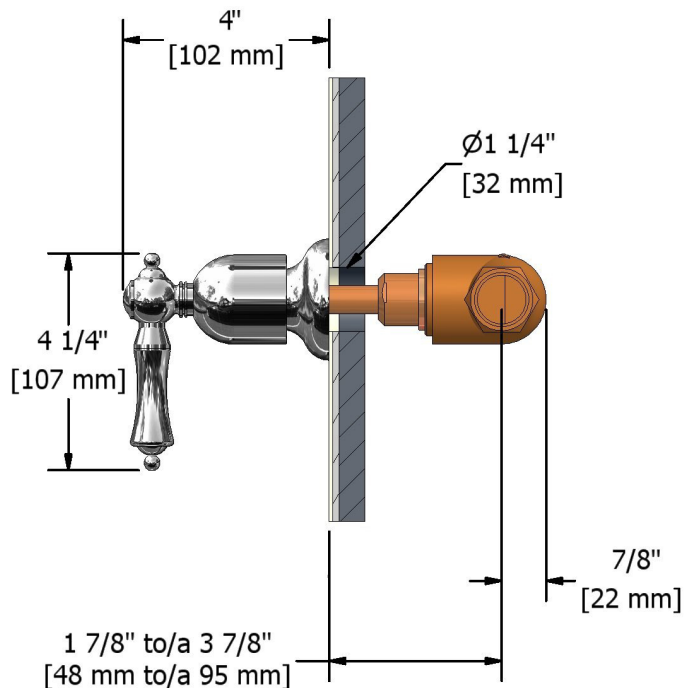

Sizes, models and finishes may differ from those presented.

Warranty

The Riobel inc. product carries a limited LIFETIME warranty on the finish Chrome, Gold (PVD), Brushed nickel (PVD), Night brushed (PVD), Polished nickel (PVD) and all working parts and is guaranteed from the initial date of purchase against all manufacturing defects. Other finished 1 year.

Customer Service

Ontario, West Canada : 888-287-5354 Quebec, Maritimes, United States : 866-473-8442

2014.05.01