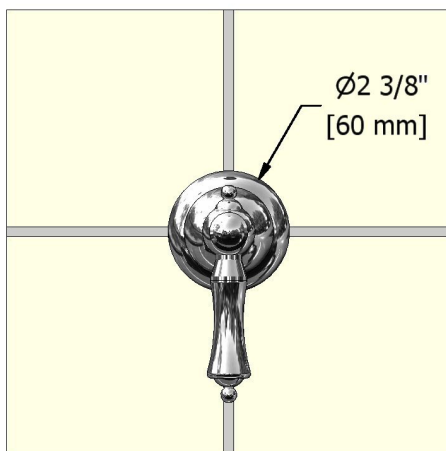

Sizes, models and finishes may differ from those presented.

Warranty

The Riobel inc. product carries a limited LIFETIME warranty on the finish Chrome, Gold (PVD), Brushed nickel (PVD), Night brushed (PVD), Polished nickel (PVD) and all working parts and is guaranteed from the initial date of purchase against all manufacturing defects. Other finished 1 year.

Customer Service

Ontario, West Canada : 888-287-5354 Quebec, Maritimes, United States : 866-473-8442

2014.05.01