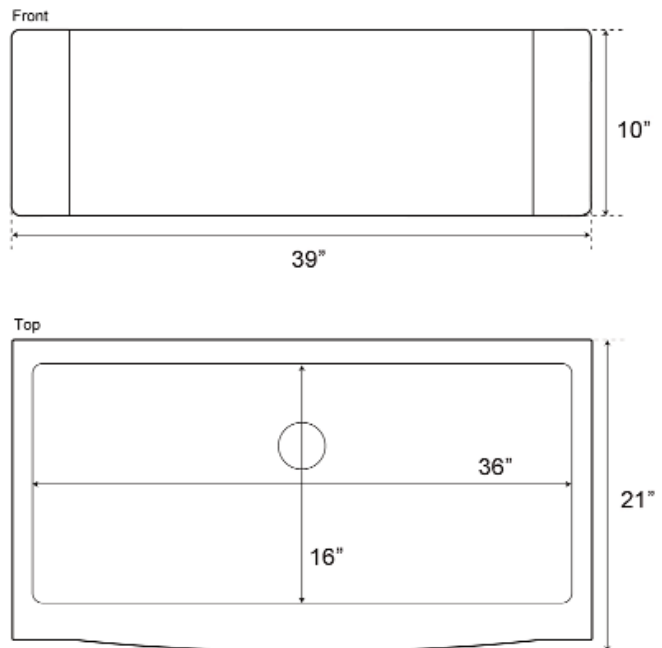

**39" BREMEN SINGLE  
BOWL FARMER SINK**

Cat. No  
FSSSB2040-SS

W: 39"  
D: 21"  
H: 10"

**Features:**

- ▶ Solid 16 gauge, 304 grade metal construction
- ▶ Tight radius corners
- ▶ Easy maintenance with matte finish
- ▶ Mounting clips included
- ▶ Template is included
- ▶ Insulated for sound reduction
- ▶ Rim width is 1-1/2"
- ▶ Drain is 3-1/2"

**Compliance Certification**  
Meets or exceeds the following  
specifications: ASME  
A112.19.3-2001 for Stainless Steel.

**\*Please do NOT cut hole without  
template or actual product.**

**Interior Dimensions:**

Basin Interior: 36" W x 16" D  
Basin Depth: 9-1/2"

Dimensions of fixture are nominal and may vary within the range of tolerances established by ANSI Standard A112.19.2. Dimensions and specifications subject to change without notice.