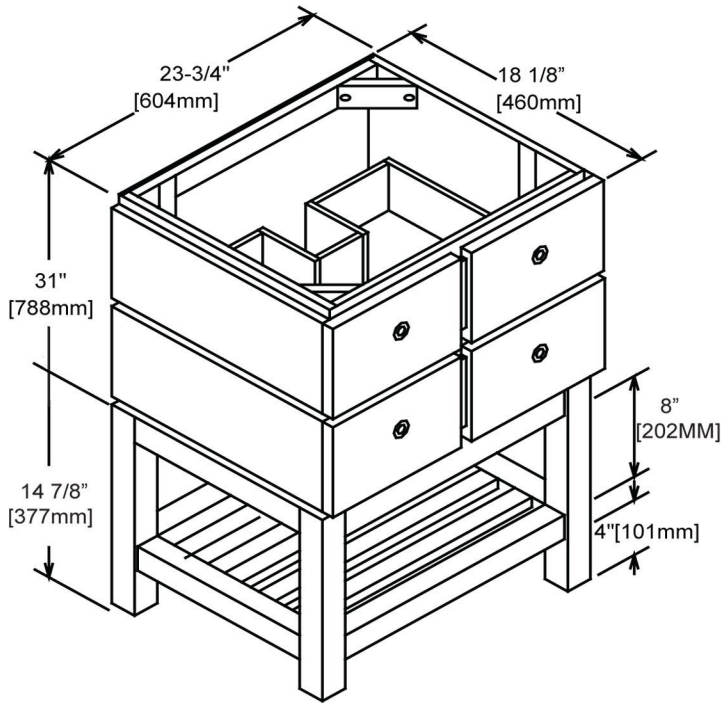

111-VS24

24" Vessel Stand

SPECIFICATION SHEET

Features

Materials: Chinese Walnut solids with Am Walnut veneers

Glides: soft closing

Drawers: 1

Drawer Boxes: 1/2" solid pine, four sided English dovetail

Hardware finish: Brushed Nickel

Back panel: Fully covered

Side Panels: 5/8" MDF with Am Walnut veneers

Colors/ Finish

111- Natural Walnut