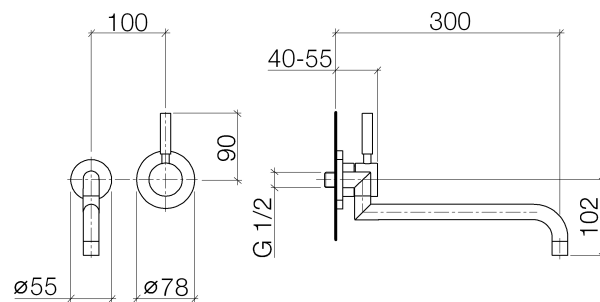

Product specifications

Exposed trim parts only, rough to be ordered separately

- **11 3/4" projection**
- Swivel spout
- M 18 x 1 aerator – female thread
- Diameter flange for mixer 3 1/8"
- 2 1/8" diameter flange for spout
- Handle with sleeve
- Water flow rate limited to max. 1.5 gpm
- low lead compliant

Mixer can be positioned above, to the right or to the left of spout.

Surfaces

- chrome 36838625-000010
- matt platinum 36838625-060010

Accessories required

- Rough, handle on the right, spout on the left ;
35806970
- Rough, handle on the left, spout on the right;
35807970
- Rough, mixer above; 35808970

Order quantity

No.	Article number	Name	Installation quantity
1	09141002690	seal	1
2	092722503ff	rosette	1
3	09110301310ff	connection	1
4	9014150200090	gasket kit	1
5	09311103890	pin	1
6	04282507910ff	spout	1
7	90230101901ff	aerator	1
8	36008625ff	connection	1