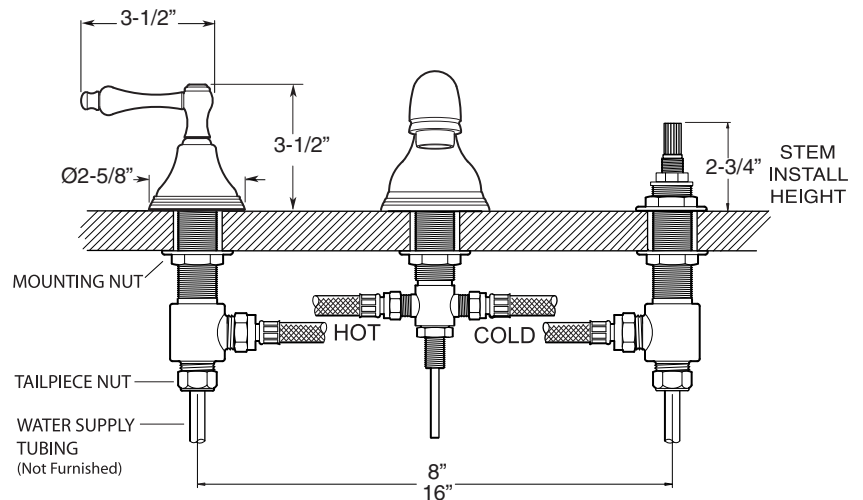

1.400308

Lexington

Widespread Lavatory Set

FEATURES:

- All brass construction. Flexible hoses designed to be installed on 8" to 16" centers. Includes pop-up style drain assembly.
- Lever style handles with setscrew attachment.
- 1/4-turn ceramic disc valve cartridge.
- Available in all finishes. Warranty varies according to finish selection.
- Standard aerator is limited to 1.5 gpm.
- Certified to meet and exceed the following codes and standards:
ASME A112.18.1-2005/CSAB 125.1-2005

NOTE: Spout and valves install through 1-1/4" diameter holes

Note: Measurements are subject to change or cancellation. No responsibility is assumed for use of superseded or voided pages.

Series 400

Lexington
Widespread Lavatory Set