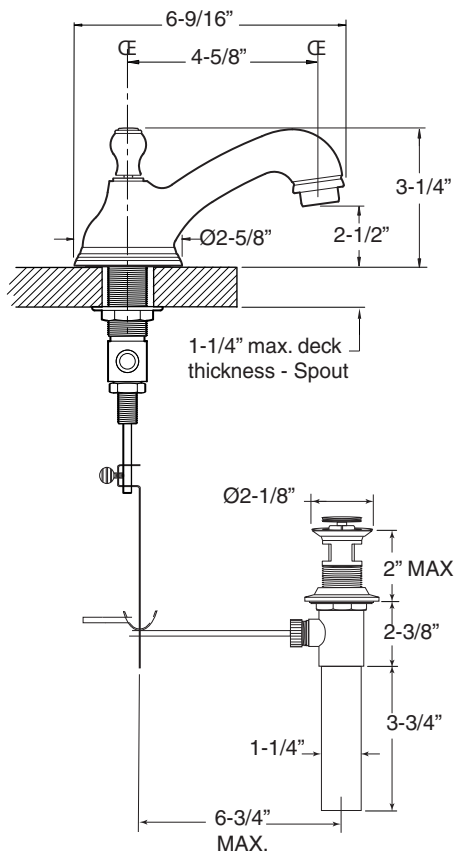

1.400308

Lexington

Widespread Lavatory Set

FEATURES:

- All brass construction. Flexible hoses designed to be installed on 8" to 16" centers. Includes pop-up style drain assembly.
- Lever style handles with setscrew attachment.
- 1/4-turn ceramic disc valve cartridge.
- Available in all finishes. Warranty varies according to finish selection.
- Standard aerator is limited to 1.5 gpm.
- Certified to meet and exceed the following codes and standards:
ASME A112.18.1-2005/CSAB 125.1-2005

NOTE: Spout and valves install through 1-1/4" diameter holes

Note: Measurements are subject to change or cancellation. No responsibility is assumed for use of superseded or voided pages.

Series 400

Lexington
Widespread Lavatory Set