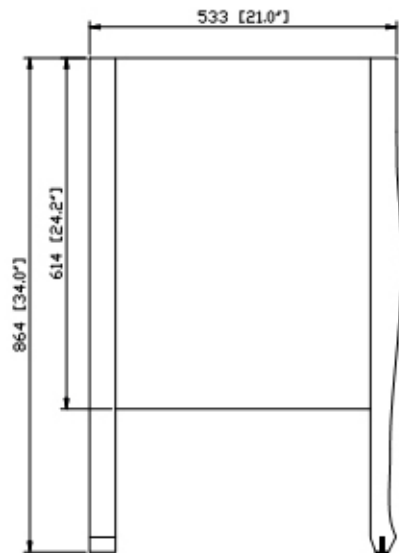

Nominal Dimension

- 30W x 21D x 34H (inches)

Components

Mirror	VANISIA-M30-BK		
Vanity Top (Glass)	GUT31BK		
Vanity Top (Stone)	SUT31BK	SUT31CW	SUT31GB
Sink	CUM18WT	CUM18LN	

Product Diagrams

Front

Back

Side