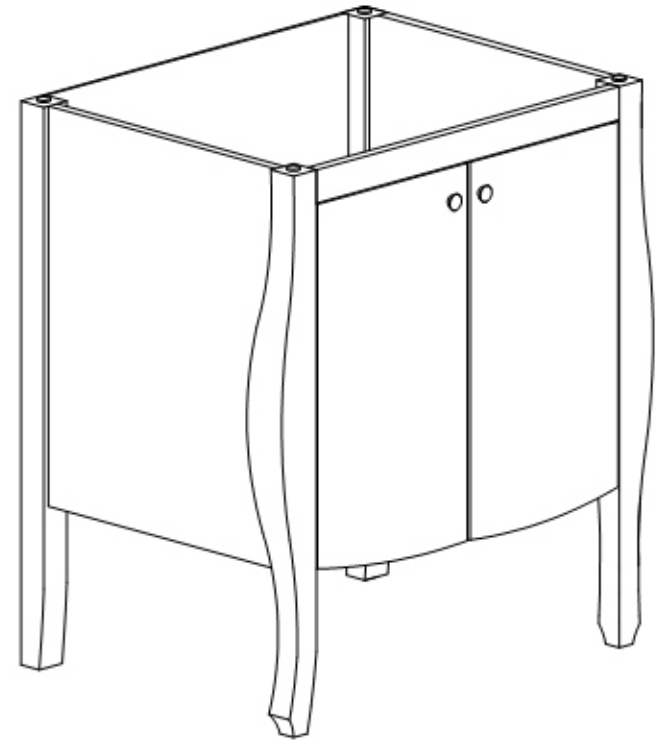

Avanity

VENISIA-V30-BK

Features

- Solid birch frame and engineering wood
- Soft-close doors
- Brushed nickel finished hardware
- Adjustable height levelers
- Under counter application

Colors / Finishes

- Black, Ebony

Nominal Dimension

- 30W x 21D x 34H (inches)

Components

Mirror	VANISIA-M30-BK		
Vanity Top (Glass)	GUT31BK		
Vanity Top (Stone)	SUT31BK	SUT31CW	SUT31GB
Sink	CUM18WT	CUM18LN	

Product Diagrams

Front

Back

Side