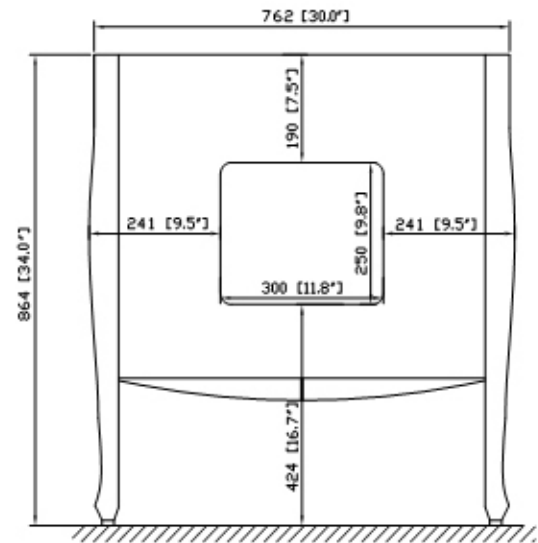

Nominal Dimension

- 30W x 21D x 34H (inches)

Components

Mirror	VANISIA-M30-BK		
Vanity Top (Glass)	GUT31BK		
Vanity Top (Stone)	SUT31BK	SUT31CW	SUT31GB
Sink	CUM18WT	CUM18LN	

Product Diagrams

Front

Back

Side