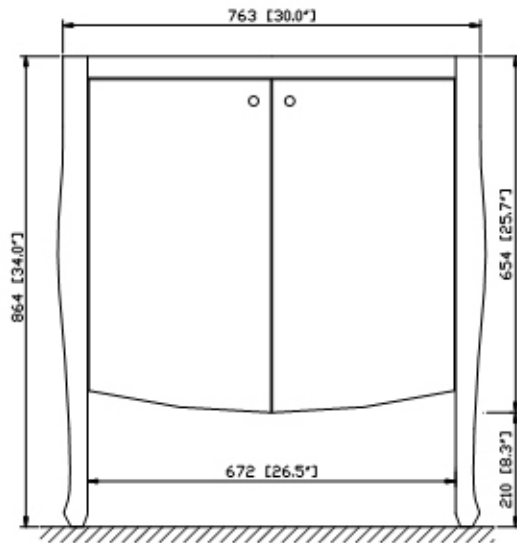

Nominal Dimension

- 30W x 21D x 34H (inches)

Components

Mirror	VANISIA-M30-BK		
Vanity Top (Glass)	GUT31BK		
Vanity Top (Stone)	SUT31BK	SUT31CW	SUT31GB
Sink	CUM18WT	CUM18LN	

Product Diagrams

Front

Back

Side