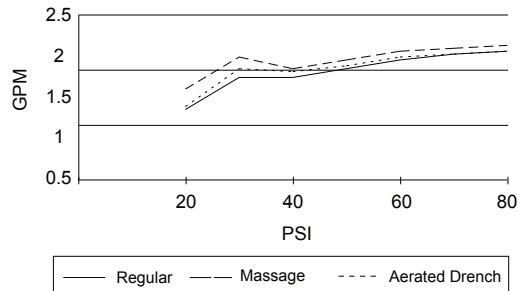

SPECIFICATIONS

THREE-FUNCTION 24" SLIDE BAR ASSEMBLY

Model

D465005

Description

- 3 function handshower: regular, massage and aerated drench
- 72" metal hose
- 24" standard slide bar
- Maximum flow rate 2.5 gpm @ 80 psi

Standards

- UPC/cUPC
- Energy Policy Act of 1992

Flow Rate

Warranty

Danze products are covered by a manufacturer's limited "lifetime" warranty for manufacturing defects.

Finishes Available

- Chrome
- Other: Refer to Price List for additional finish