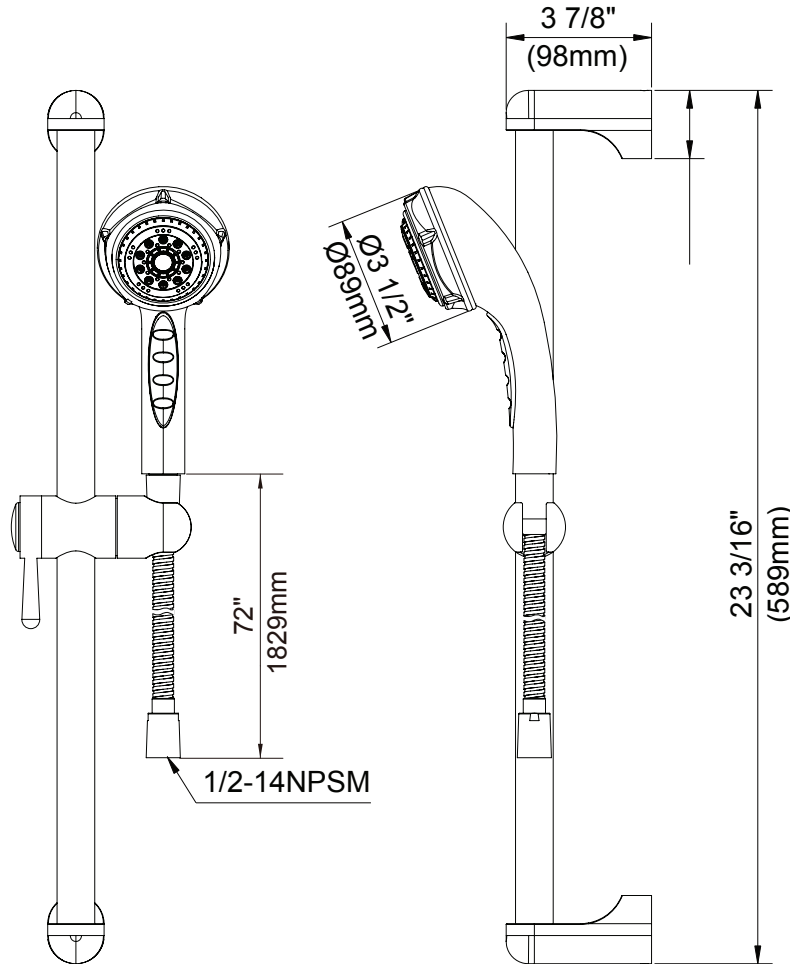

SPECIFICATIONS

THREE-FUNCTION 24" SLIDE BAR ASSEMBLY

Model

D465005

Description

- 3 function handshower: regular, massage and aerated drench
- 72" metal hose
- 24" standard slide bar
- Maximum flow rate 2.5 gpm @ 80 psi

Standards

- UPC/cUPC
- Energy Policy Act of 1992

Flow Rate

Warranty

Danze products are covered by a manufacturer's limited "lifetime" warranty for manufacturing defects.

Finishes Available

- Chrome
- Other: Refer to Price List for additional finish