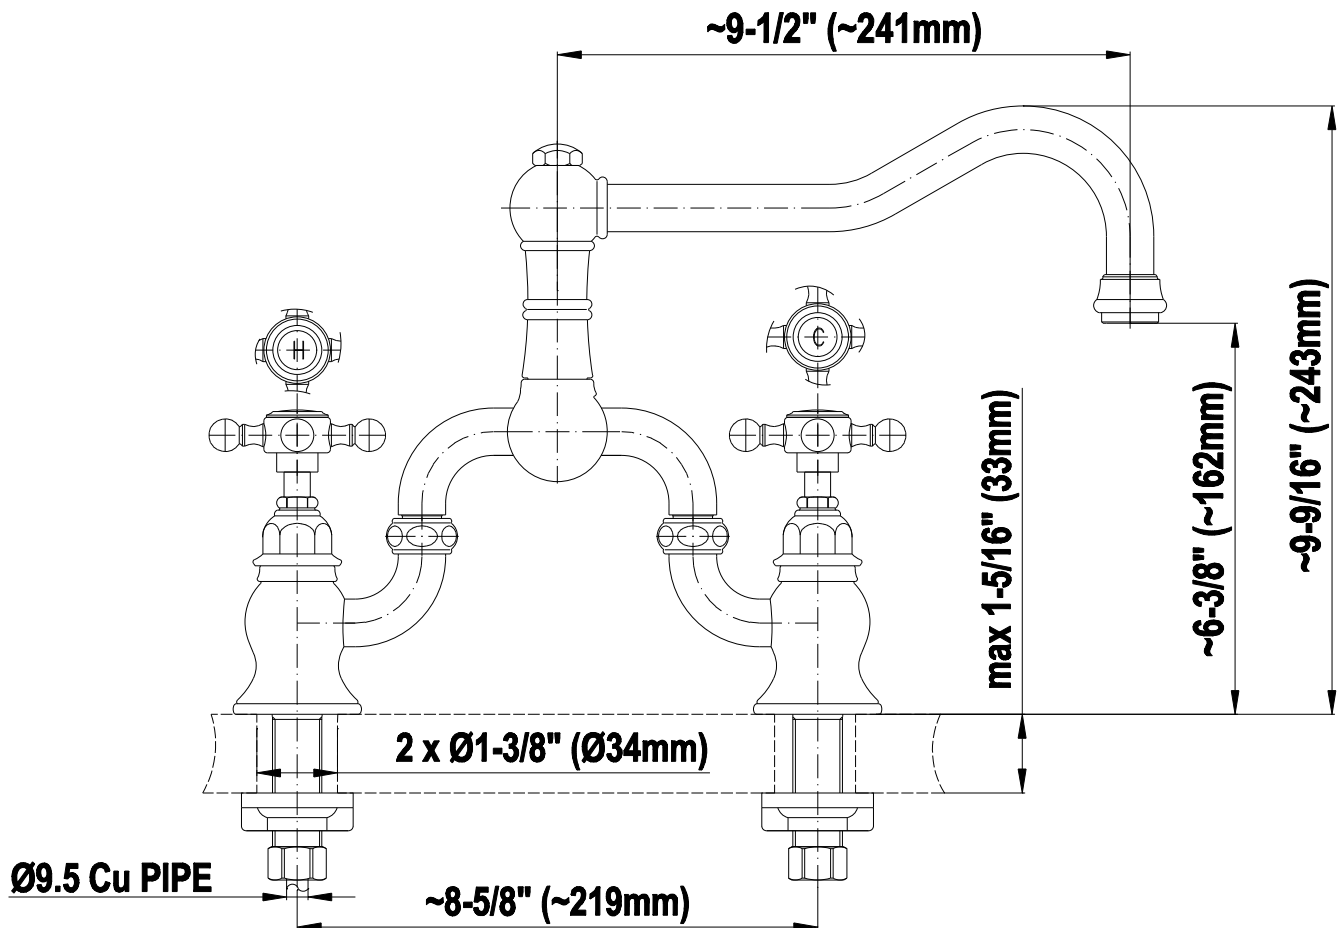

The measurements shown are for reference only. Products and specifications shown are subject to change without notice. Revised 09/2012.

www.graff-faucets.com | phone: 800-954-4723