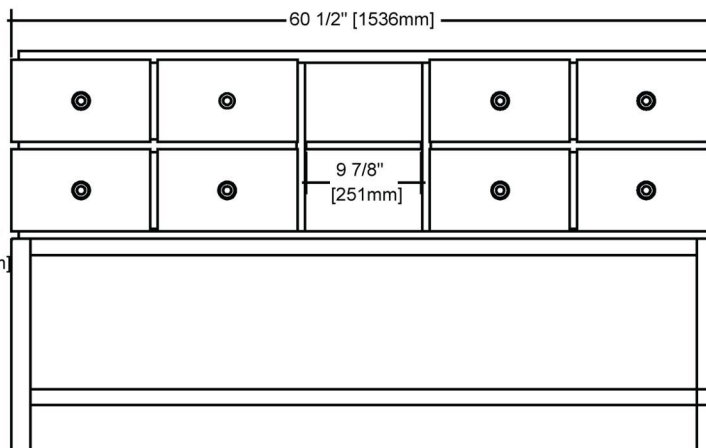

111-VH6021D

60" Vanity-Double bowl

SPECIFICATION SHEET

Features

Materials: Chinese Walnut solids with Am Walnut veneers

Glides: soft closing

Drawers: 2

Drawer Boxes: 1/2" solid pine, four sided English dovetail

Shelves: 1 (Adjustable)

Hardware finish: Brushed Nickel

Back panel: Fully covered

Side Panels: 5/8" MDF with Am Walnut veneers

Colors/ Finish

111-Natural Walnut

Date: 2012-07-14