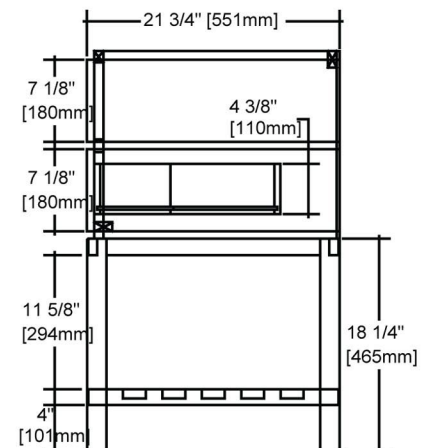

Shelves: 1 (Adjustable)

Hardware finish: Brushed Nickel

Back panel: Fully covered

Side Panels: 5/8" MDF with Am Walnut veneers

Colors/ Finish

111-Natural Walnut

Date: 2012-07-14