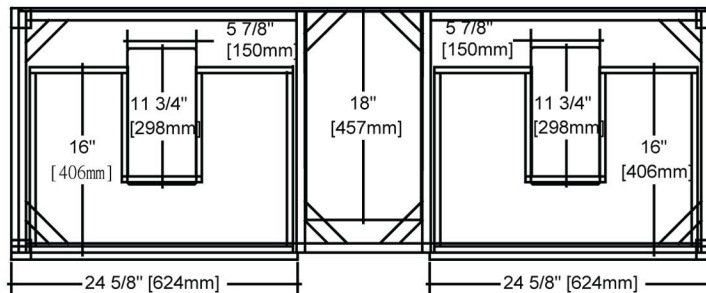

111-VH6021D

60" Vanity-Double bowl

SPECIFICATION SHEET

Features

Materials: Chinese Walnut solids with Am Walnut veneers

Glides: soft closing

Drawers: 2

Drawer Boxes: 1/2" solid pine, four sided English dovetail

Shelves: 1 (Adjustable)

Hardware finish: Brushed Nickel

Back panel: Fully covered

Side Panels: 5/8" MDF with Am Walnut veneers

Colors/ Finish

111-Natural Walnut

Date: 2012-07-14