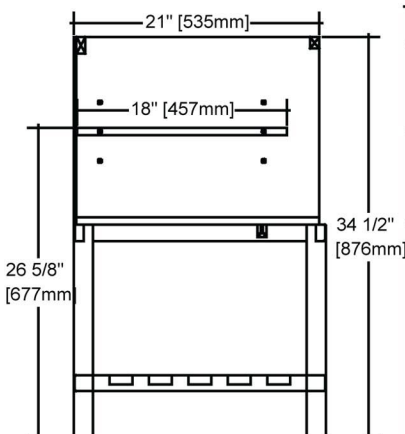

111-VH6021D

60" Vanity-Double bowl

SPECIFICATION SHEET

Features

Materials: Chinese Walnut solids with Am Walnut veneers

Glides: soft closing

Drawers: 2

Drawer Boxes: 1/2" solid pine, four sided English dovetail

Shelves: 1 (Adjustable)

Hardware finish: Brushed Nickel

Back panel: Fully covered

Side Panels: 5/8" MDF with Am Walnut veneers

Colors/ Finish

111-Natural Walnut

Date: 2012-07-14