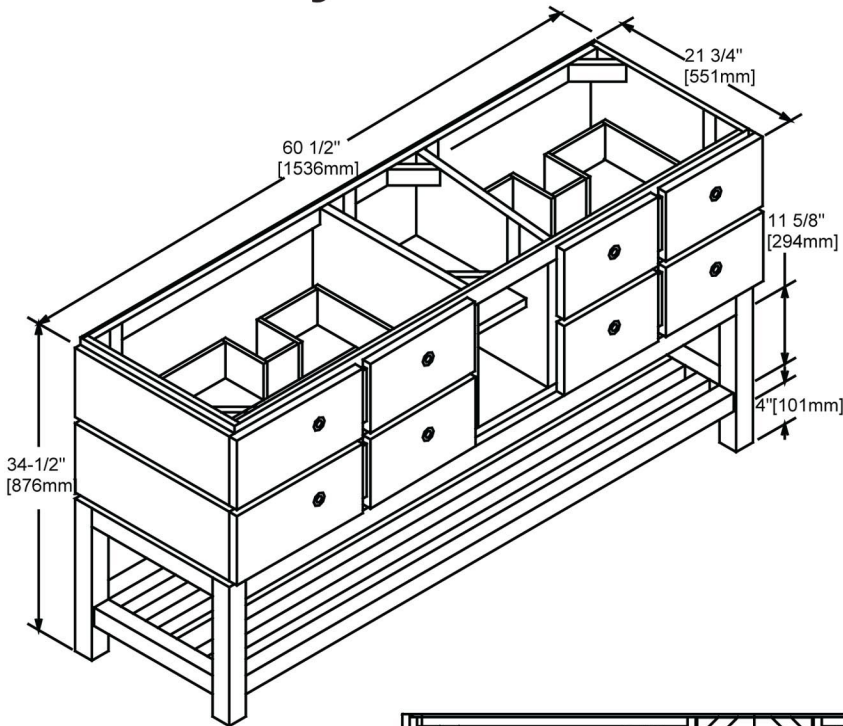

111-VH6021D

60" Vanity-Double bowl

SPECIFICATION SHEET

Features

Materials: Chinese Walnut solids with Am Walnut veneers

Glides: soft closing

Drawers: 2

Drawer Boxes: 1/2" solid pine, four sided English dovetail

Shelves: 1 (Adjustable)

Hardware finish: Brushed Nickel

Back panel: Fully covered

Side Panels: 5/8" MDF with Am Walnut veneers

Colors/ Finish

111-Natural Walnut

Date: 2012-07-14