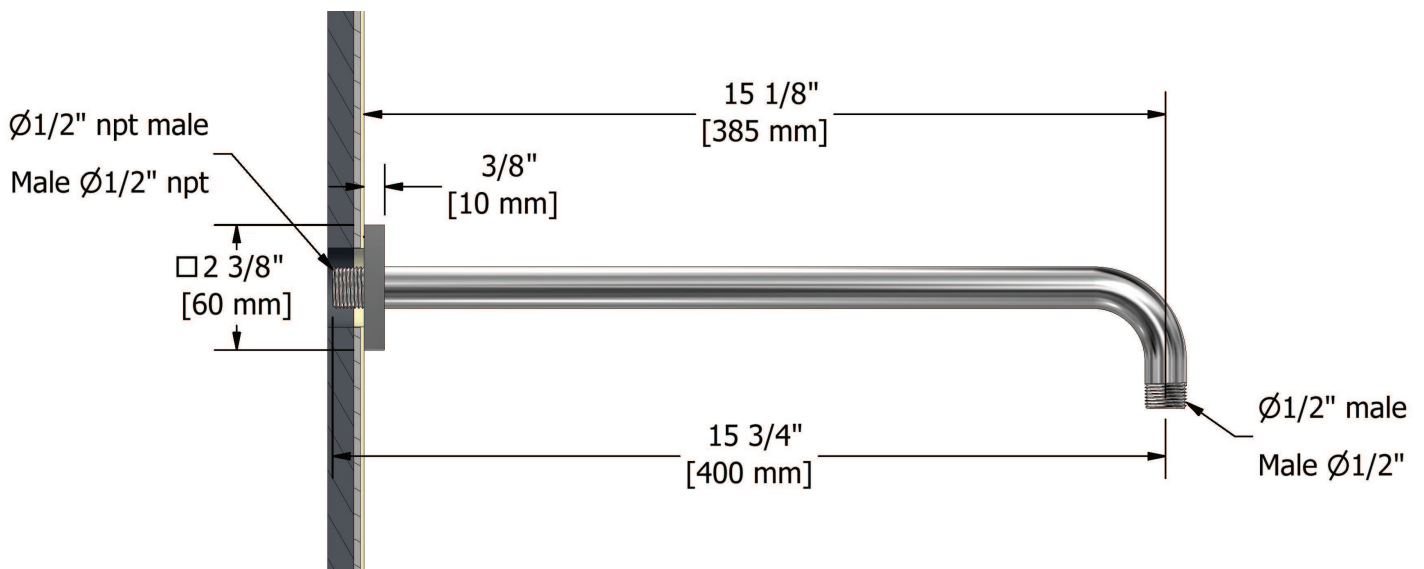

Sizes, models and finishes may differ from thoses presented.

Warranty

The Riobel inc. product carries a limited LIFETIME warranty on the finish Chrome, Gold (PVD), Brushed nickel (PVD), Night brushed (PVD), Polished nickel (PVD) and all working parts and is guaranteed from the initial date of purchase against all manufacturing defects. Other finished 1 year.

Customer Service

Ontario, West Canada : 888-287-5354 Quebec, Maritimes, United States : 866-473-8442

2014.04.29