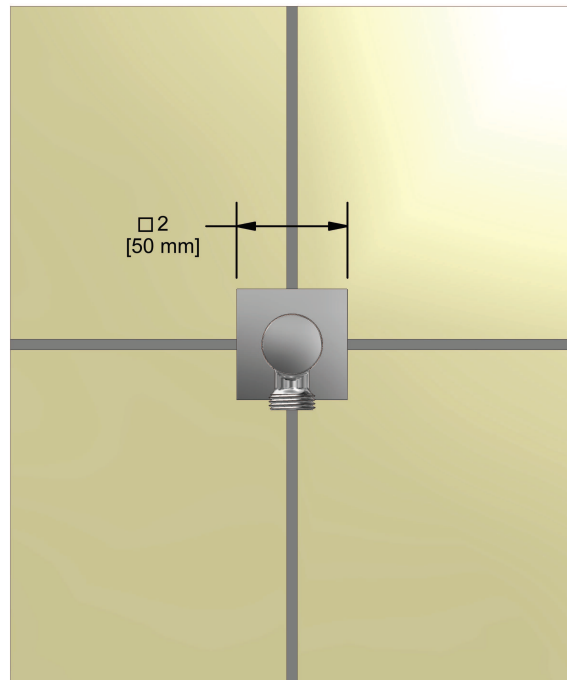

Sizes, models and finishes may differ from thoses presented.

Warranty

The Riobel inc. product carries a limited LIFETIME warranty on the finish Chrome, Gold (PVD), Brushed nickel (PVD), Night brushed (PVD), Polished nickel (PVD) and all working parts and is guaranteed from the initial date of purchase against all manufacturing defects. Other finished 1 year.

Customer Service

Ontario, West Canada : 888-287-5354 Quebec, Maritimes, United States : 866-473-8442

2014.04.29