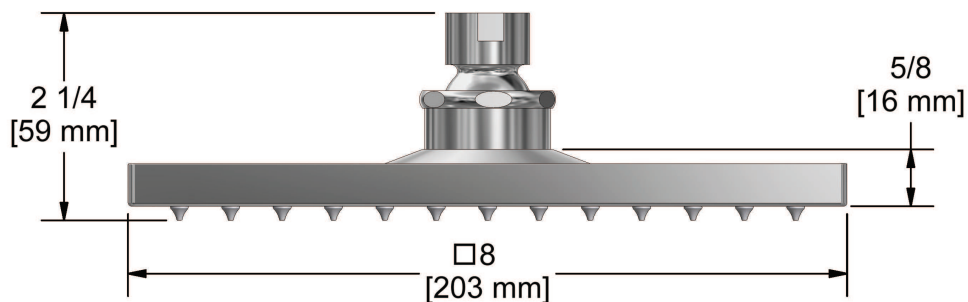

Sizes, models and finishes may differ from thoses presented.

Warranty

The Riobel inc. product carries a limited LIFETIME warranty on the finish Chrome, Gold (PVD), Brushed nickel (PVD), Night brushed (PVD), Polished nickel (PVD) and all working parts and is guaranteed from the initial date of purchase against all manufacturing defects. Other finished 1 year.

Customer Service

Ontario, West Canada : 888-287-5354 Quebec, Maritimes, United States : 866-473-8442

2014.04.29