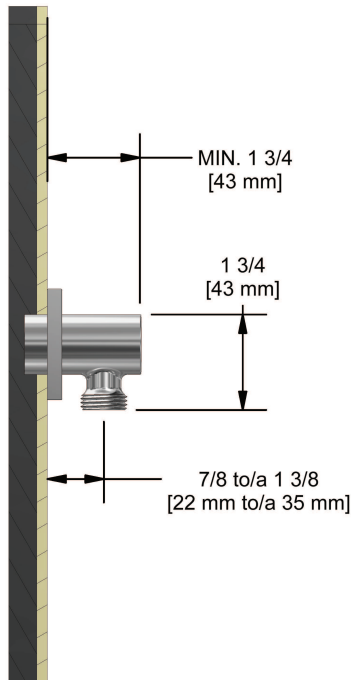

Sizes, models and finishes may differ from thoses presented.

Warranty

The Riobel inc. product carries a limited LIFETIME warranty on the finish Chrome, Gold (PVD), Brushed nickel (PVD), Night brushed (PVD), Polished nickel (PVD) and all working parts and is guaranteed from the initial date of purchase against all manufacturing defects. Other finished 1 year.

Customer Service

Ontario, West Canada : 888-287-5354 Quebec, Maritimes, United States : 866-473-8442

2014.04.29