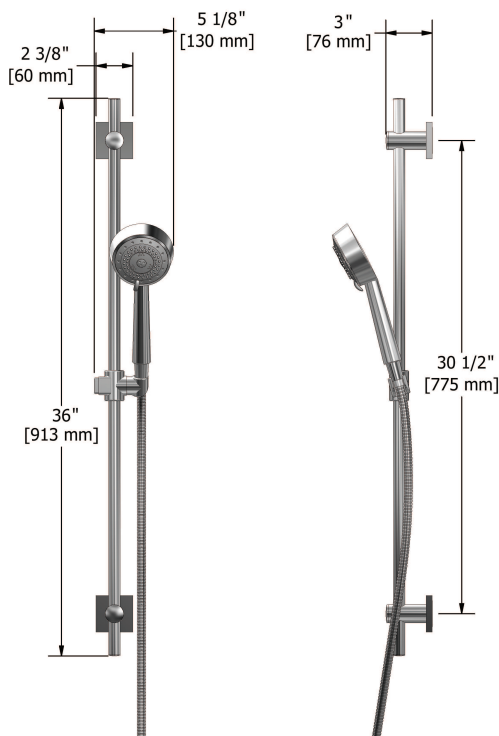

Certifications

- CSA B125.1
- ASME A112.18.1
- CMR248 Approval

Sizes, models and finishes may differ from thoses presented.

Warranty

The Riobel inc. product carries a limited LIFETIME warranty on the finish Chrome, Gold (PVD), Brushed nickel (PVD), Night brushed (PVD), Polished nickel (PVD) and all working parts and is guaranteed from the initial date of purchase against all manufacturing defects. Other finished 1 year.

Customer Service

Ontario, West Canada : 888-287-5354 Quebec, Maritimes, United States : 866-473-8442

2014.04.29