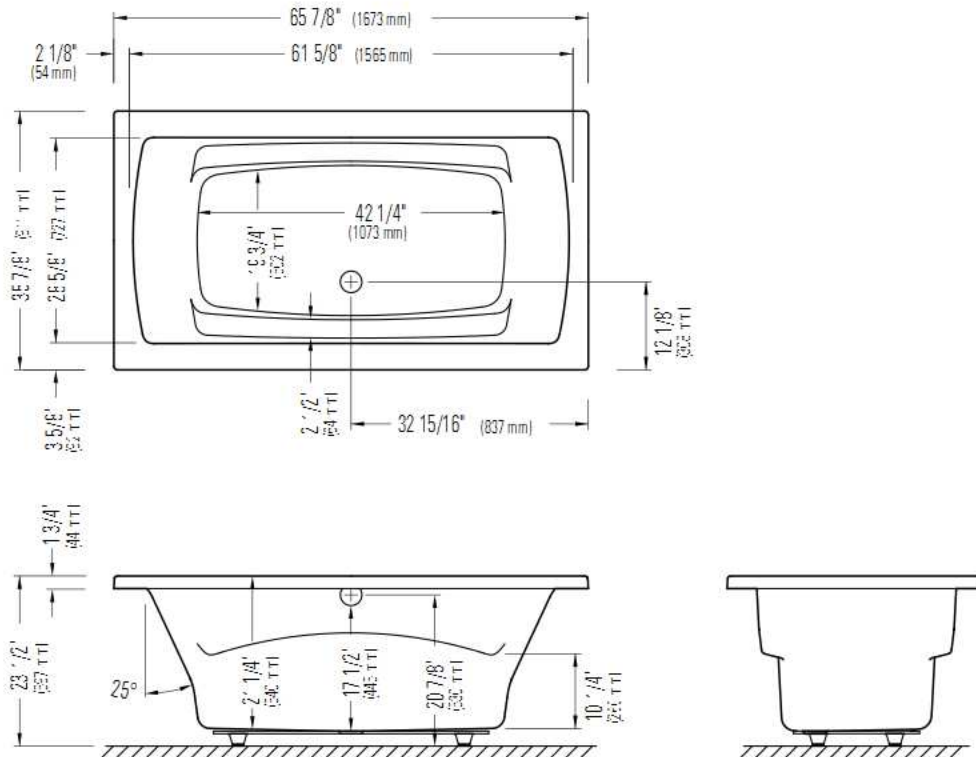

Produits Neptune

BELIEVE 3666

Bathtub

*A bathtub fitted with back jets can cause the pump to protrude by approximately 3" from the overall dimension.

**All dimensions are approximate and subject to change without notice.
Please refer to the installation guide before beginning the installation