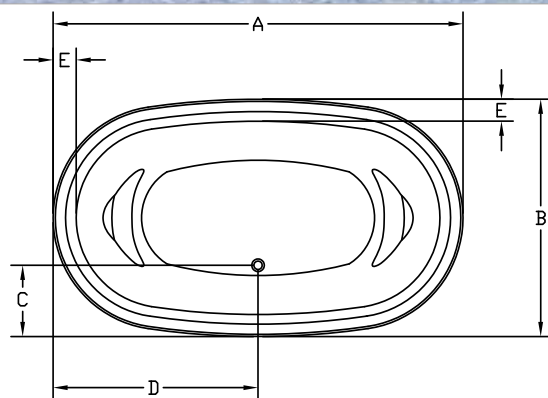

The Green Company

Framing Dimension

*Disclaimer: Certain options or altering the pump/blower location may cause the pump/blower to extend beyond the tub decking.
 For cutout dimensions wait for unit to arrive.
 All specifications subject to change without notice.*

Tub Opening Dimension

(L)ength	(W)idth	(H)eighth
68"	38"	23 3/4"

Model	AC	A	B	C	D	E
7040	√	70"	40"	12 3/8"	35"	4"
	F	G	H	I	J	K
	4"	2 1/8"	22 1/4"	25 1/8"	6 3/4"	62"
	L	M	N			
	40"	32"	21"			
Water Capacity (empty)			Water Capacity (w/bather)			
122 gal.			107 gal.			