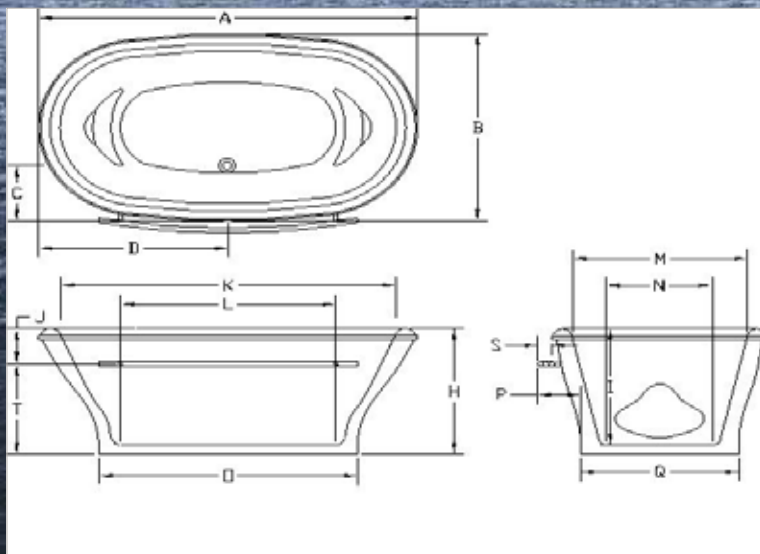

Model	AC	A	B	C	D	E	F
7040	J	70"	40"	12³/₈"	35"	4"	4"
	G	H	I	J	K	L	M
	2⁵/₈"	27¹/₄"	25"	6³/₄"	62"	42"	32"
	N	O	P	Q	R	S	T
	21"	47"	8"	30"	N/A	2¹/₂"	20¹/₂"
Water Cap.(empty)				Water Cap. (w/bather)			
122 gal.				107 gal.