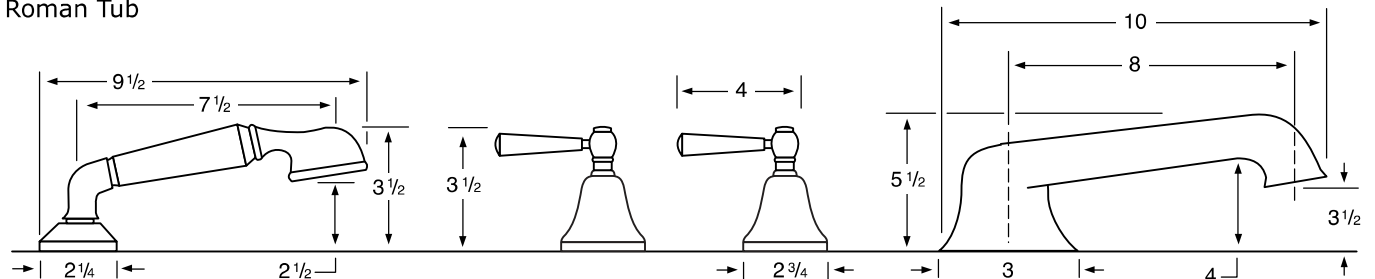

- 33-3 3 Valve Tub & Shower
- 33-5 2 Valve Tub
- 33-6 2 Valve Shower
- 33-WTR Wall Valve Trim

33-3.2/33-6.2 Pressure Balancing Valve

33-THRMKT10/33-3.5/33-6.5 Thermostatic Valve

33-3.2TMP/33-6.2TMP Tempress Pressure Balancing Valve

33-THRMKT20/33-3.4/33-6.4 Thermostatic Valve with Built in Volume Control

33-4 Bidet

33-8/33-8.1 Roman Tub

See Handle Trim Specifications for a complete list of additional handle trims