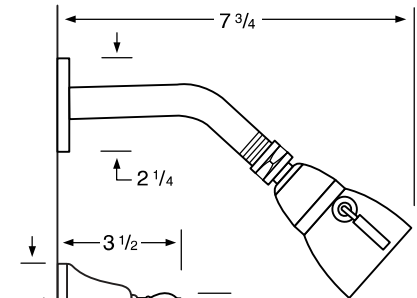

- 33-3 3 Valve Tub & Shower
- 33-5 2 Valve Tub
- 33-6 2 Valve Shower
- 33-WTR Wall Valve Trim

33-3.2/33-6.2 Pressure Balancing Valve

33-THRMKT10/33-3.5/33-6.5 Thermostatic Valve

33-3.2TMP/33-6.2TMP Tempress Pressure Balancing Valve

33-THRMKT20/33-3.4/33-6.4 Thermostatic Valve with Built in Volume Control

33-4 Bidet

33-8/33-8.1 Roman Tub

See Handle Trim Specifications for a complete list of additional handle trims