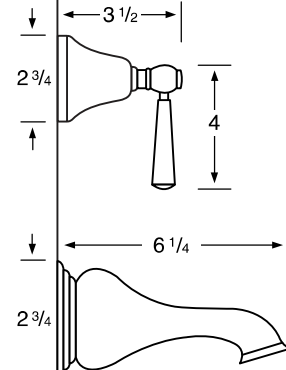

WATERMARK

DESIGNS

T 718.257.2800

F 718.257.2144

info@watermark-designs.com

Daniela33

Specifications

33-2 Widespread

- 33-3 3 Valve Tub & Shower
- 33-5 2 Valve Tub
- 33-6 2 Valve Shower
- 33-WTR Wall Valve Trim

33-3.2/33-6.2 Pressure Balancing Valve

33-THRMKT10/33-3.5/33-6.5 Thermostatic Valve

33-3.2TMP/33-6.2TMP Tempress Pressure Balancing Valve

33-THRMKT20/33-3.4/33-6.4 Thermostatic Valve with Built in Volume Control

33-4 Bidet

33-8/33-8.1 Roman Tub

See Handle Trim Specifications for a complete list of additional handle trims