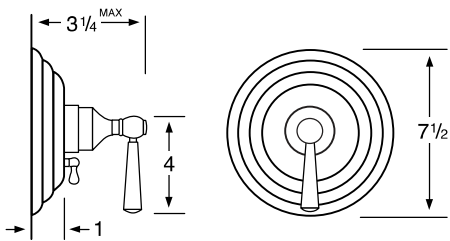

WATERMARK

DESIGNS

T 718.257.2800

F 718.257.2144

info@watermark-designs.com

Daniela33

Specifications

33-2 Widespread

- 33-3 3 Valve Tub & Shower
- 33-5 2 Valve Tub
- 33-6 2 Valve Shower
- 33-WTR Wall Valve Trim

33-3.2/33-6.2 Pressure Balancing Valve

33-THRMKT10/33-3.5/33-6.5 Thermostatic Valve

33-3.2TMP/33-6.2TMP Tempress Pressure Balancing Valve

33-THRMKT20/33-3.4/33-6.4 Thermostatic Valve with Built in Volume Control

33-4 Bidet

33-8/33-8.1 Roman Tub

See Handle Trim Specifications for a complete list of additional handle trims