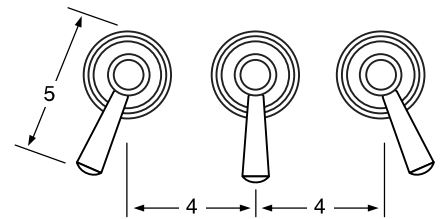

- 33-3 3 Valve Tub & Shower
- 33-5 2 Valve Tub
- 33-6 2 Valve Shower
- 33-WTR Wall Valve Trim

33-3.2/33-6.2 Pressure Balancing Valve

33-THRMKT10/33-3.5/33-6.5 Thermostatic Valve

33-3.2TMP/33-6.2TMP Tempress Pressure Balancing Valve

33-THRMKT20/33-3.4/33-6.4 Thermostatic Valve with Built in Volume Control

33-4 Bidet

33-8/33-8.1 Roman Tub

See Handle Trim Specifications for a complete list of additional handle trims