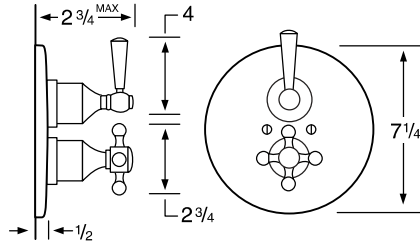

- 33-3 3 Valve Tub & Shower
- 33-5 2 Valve Tub
- 33-6 2 Valve Shower
- 33-WTR Wall Valve Trim

33-3.2/33-6.2 Pressure Balancing Valve

33-THRMKT10/33-3.5/33-6.5 Thermostatic Valve

33-3.2TMP/33-6.2TMP Tempress Pressure Balancing Valve

33-THRMKT20/33-3.4/33-6.4 Thermostatic Valve with Built in Volume Control

33-4 Bidet

33-8/33-8.1 Roman Tub

See Handle Trim Specifications for a complete list of additional handle trims