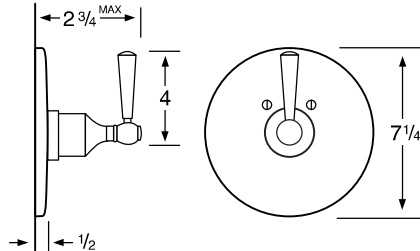

- 33-3 3 Valve Tub & Shower
- 33-5 2 Valve Tub
- 33-6 2 Valve Shower
- 33-WTR Wall Valve Trim

33-3.2/33-6.2 Pressure Balancing Valve

33-THRMKT10/33-3.5/33-6.5 Thermostatic Valve

33-3.2TMP/33-6.2TMP Tempress Pressure Balancing Valve

33-THRMKT20/33-3.4/33-6.4 Thermostatic Valve with Built in Volume Control

33-4 Bidet

33-8/33-8.1 Roman Tub

See Handle Trim Specifications for a complete list of additional handle trims