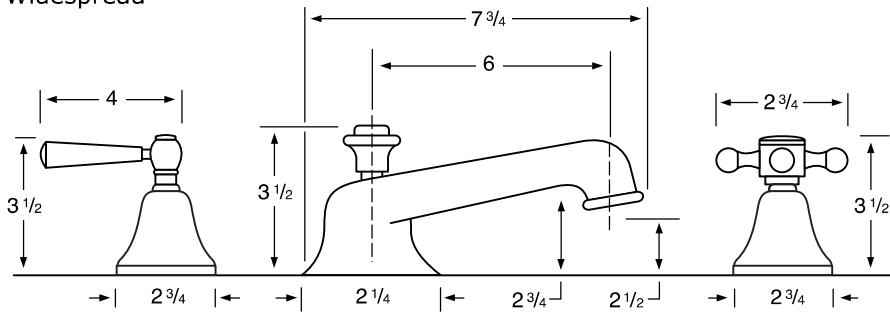

- 33-3 3 Valve Tub & Shower
- 33-5 2 Valve Tub
- 33-6 2 Valve Shower
- 33-WTR Wall Valve Trim

33-3.2/33-6.2 Pressure Balancing Valve

33-THRMKT10/33-3.5/33-6.5 Thermostatic Valve

33-3.2TMP/33-6.2TMP Tempress Pressure Balancing Valve

33-THRMKT20/33-3.4/33-6.4 Thermostatic Valve with Built in Volume Control

33-4 Bidet

33-8/33-8.1 Roman Tub

See Handle Trim Specifications for a complete list of additional handle trims