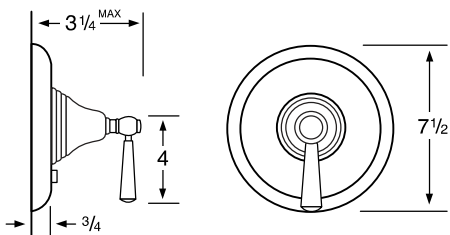

- 33-3 3 Valve Tub & Shower
- 33-5 2 Valve Tub
- 33-6 2 Valve Shower
- 33-WTR Wall Valve Trim

33-3.2/33-6.2 Pressure Balancing Valve

33-THRMKT10/33-3.5/33-6.5 Thermostatic Valve

33-3.2TMP/33-6.2TMP Tempress Pressure Balancing Valve

33-THRMKT20/33-3.4/33-6.4 Thermostatic Valve with Built in Volume Control

33-4 Bidet

33-8/33-8.1 Roman Tub

See Handle Trim Specifications for a complete list of additional handle trims