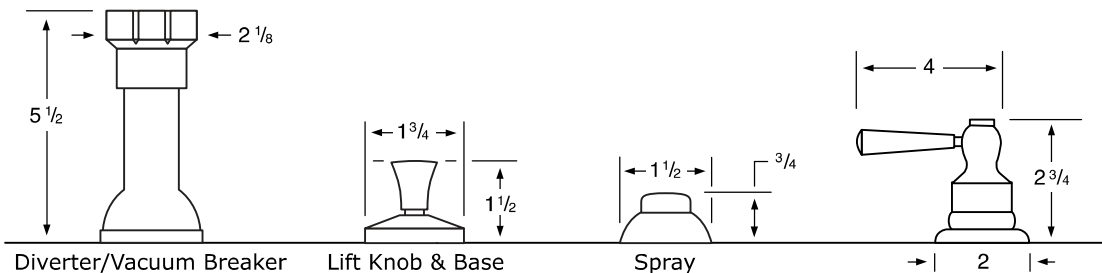

- 33-3 3 Valve Tub & Shower
- 33-5 2 Valve Tub
- 33-6 2 Valve Shower
- 33-WTR Wall Valve Trim

33-3.2/33-6.2 Pressure Balancing Valve

33-THRMKT10/33-3.5/33-6.5 Thermostatic Valve

33-3.2TMP/33-6.2TMP Tempress Pressure Balancing Valve

33-THRMKT20/33-3.4/33-6.4 Thermostatic Valve with Built in Volume Control

33-4 Bidet

33-8/33-8.1 Roman Tub

See Handle Trim Specifications for a complete list of additional handle trims