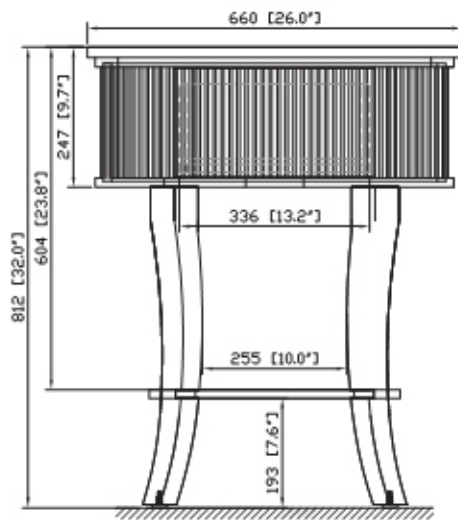

*Avanity*

HEMET-VS25-DW

**Features**

- Solid birch frame and MDF
- 1 front drawer
- Open shelf
- Natural black granite stone countertop
- Top pre-drilled for single hole faucet and drain
- Adjustable height levelers
- Vessel application

**Colors / Finishes**

- Dark Walnut

**Nominal Dimension**

- 25W x 22D x 32H (inches)

**Components**

Mirror	HEMET-M25-DW				
Sink	GVE420CL	GVE420FR	GVE420BN	GVE420BL	GVE420CS

**Product Diagrams**

Front

Back

Side

Top