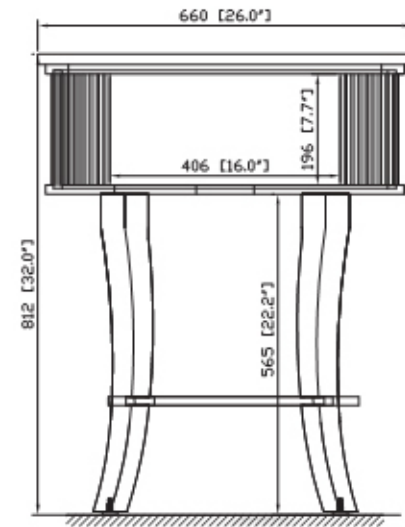

*Avanity*

HEMET-VS25-DW

**Features**

- Solid birch frame and MDF
- 1 front drawer
- Open shelf
- Natural black granite stone countertop
- Top pre-drilled for single hole faucet and drain
- Adjustable height levelers
- Vessel application

**Colors / Finishes**

- Dark Walnut

**Nominal Dimension**

- 25W x 22D x 32H (inches)

**Components**

Mirror	HEMET-M25-DW				
Sink	GVE420CL	GVE420FR	GVE420BN	GVE420BL	GVE420CS

**Product Diagrams**

Front

Back

Side

Top