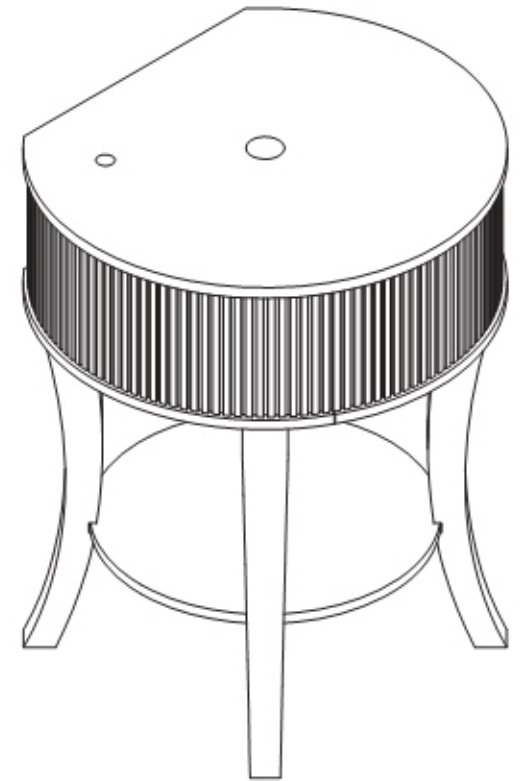

*Avanity*

HEMET-VS25-DW

**Features**

- Solid birch frame and MDF
- 1 front drawer
- Open shelf
- Natural black granite stone countertop
- Top pre-drilled for single hole faucet and drain
- Adjustable height levelers
- Vessel application

**Colors / Finishes**

- Dark Walnut

**Nominal Dimension**

- 25W x 22D x 32H (inches)

**Components**

Mirror	HEMET-M25-DW				
Sink	GVE420CL	GVE420FR	GVE420BN	GVE420BL	GVE420CS

**Product Diagrams**

Front

Back

Side

Top