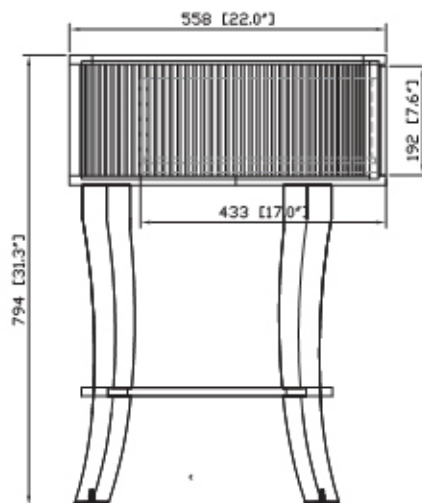

*Avanity*

HEMET-VS25-DW

**Features**

- Solid birch frame and MDF
- 1 front drawer
- Open shelf
- Natural black granite stone countertop
- Top pre-drilled for single hole faucet and drain
- Adjustable height levelers
- Vessel application

**Colors / Finishes**

- Dark Walnut

**Nominal Dimension**

- 25W x 22D x 32H (inches)

**Components**

Mirror	HEMET-M25-DW				
Sink	GVE420CL	GVE420FR	GVE420BN	GVE420BL	GVE420CS

**Product Diagrams**

Front

Back

Side

Top