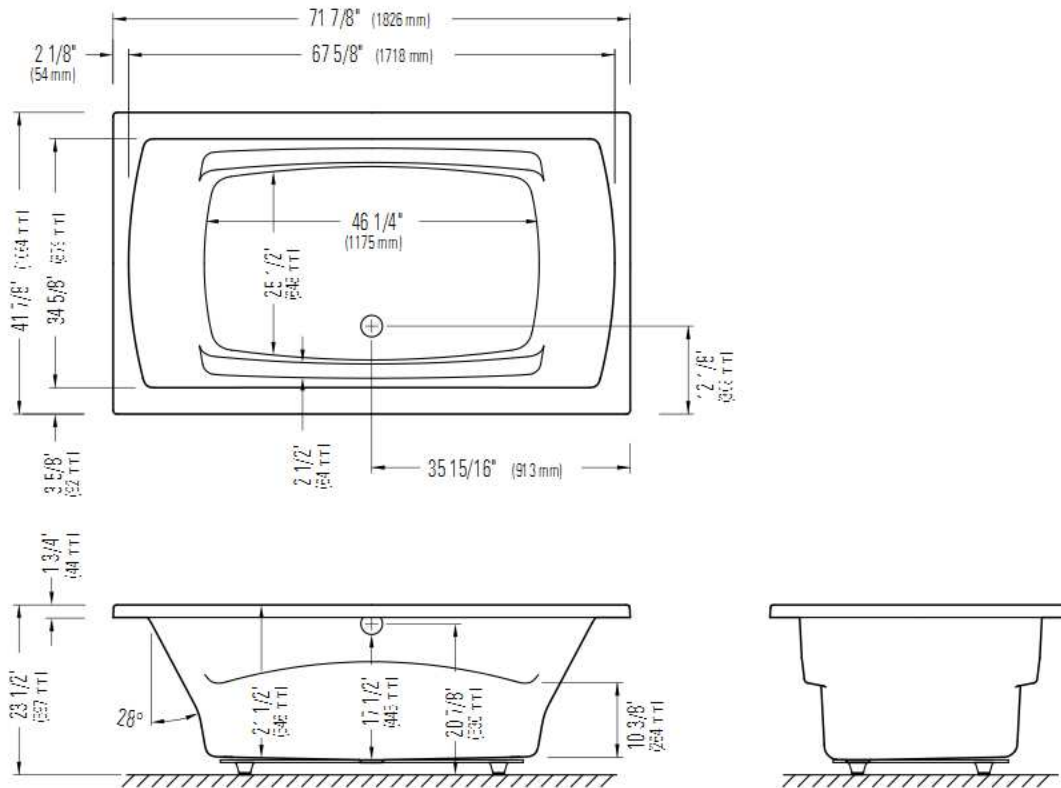

Produits Neptune

BELIEVE 4272

Bathtub

*A bathtub fitted with back jets can cause the pump to protrude by approximately 3" from the overall dimension.

**All dimensions are approximate and subject to change without notice. Please refer to the installation guide before beginning the installation