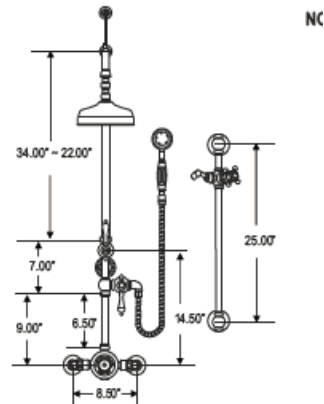

Exposed Tub/Shower Systems

Exposed 3/4" Thermostatic Horizontal Shower systems with Wall mounted Personal Shower Slide Bar With 8" Shower Rose

NO61H/6908L40

Codes and Standards

- ADA

ALTMANS RESERVES THE RIGHT TO MODIFY AND CHANGE SPECIFICATIONS AT ANY TIME. PLEASE VERIFY DIMENSIONS PRIOR TO INSTALLATION

Color/Finishes

- Polished Chrome, PVD Satin Nickel
- Refer to pricelist for other finishes.

Features and Benefits

- Brass Construction
- Water Inlet 1/2" Copper Compression