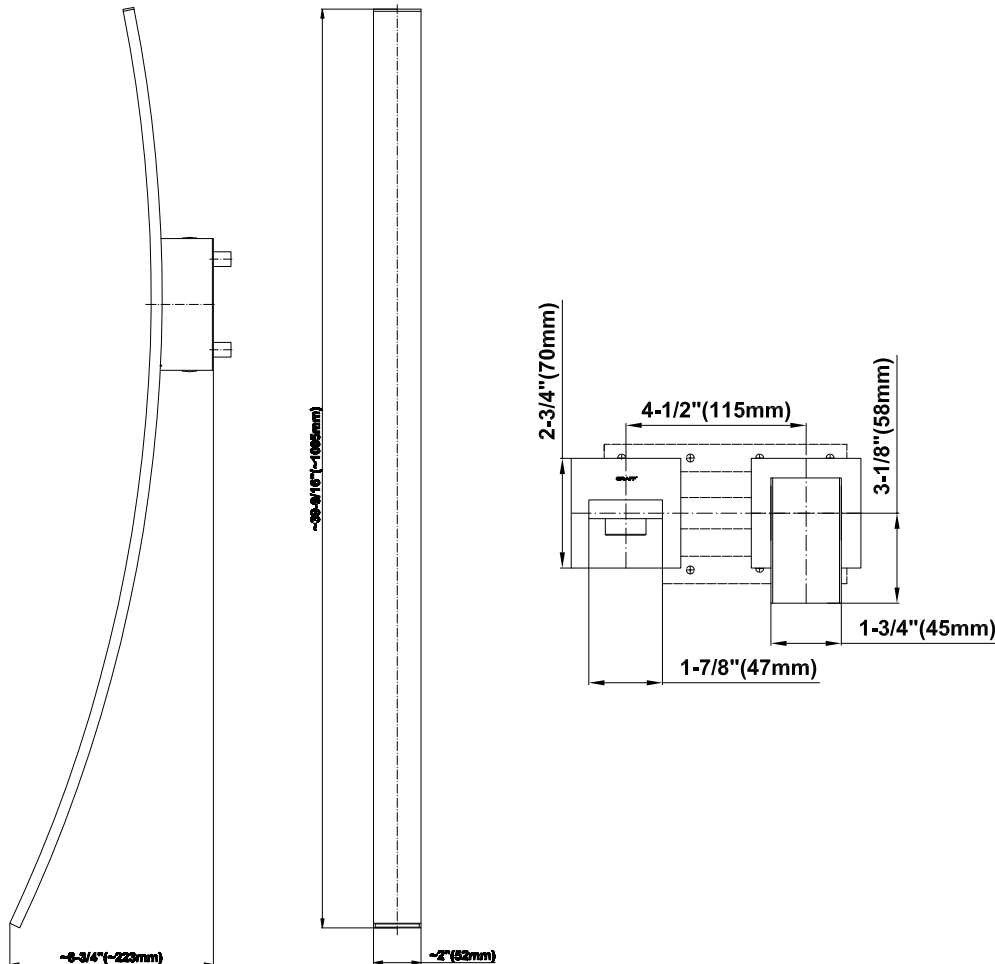

The measurements shown are for reference only. Products and specifications shown are subject to change without notice. Revised 09/2012.

www.graff-faucets.com | phone: 800-954-4723