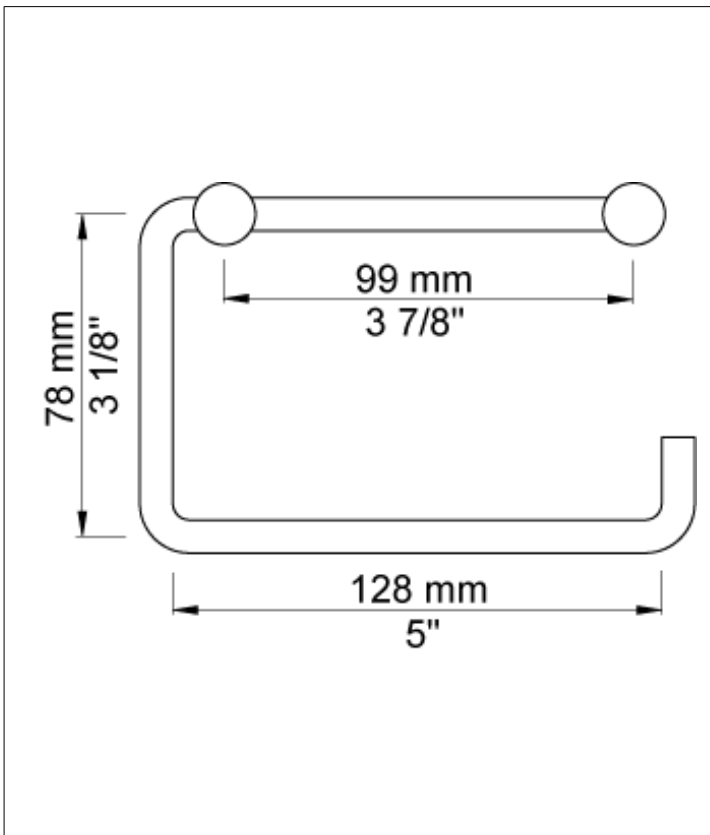

Date:

Client:

Project:

VOLA product: T12BP

T12BP

Toilet roll holder without back plate.

Available in colours

- Color 02, Grey
- Color 04, Light blue
- Color 05, Orange
- Color 06, Light green
- Color 08, Yellow
- Color 09, Dark grey
- Color 12, Mocca
- Color 14, Bright red
- Color 15, Dark blue
- Color 16, Polished chrome
- Color 17, Gloss black
- Color 18, White
- Color 19, Natural brass
- Color 20, Brushed chrome
- Color 21, Carmine red
- Color 25, Pink
- Color 27, Matt black
- Color 40, Brushed stainless steel