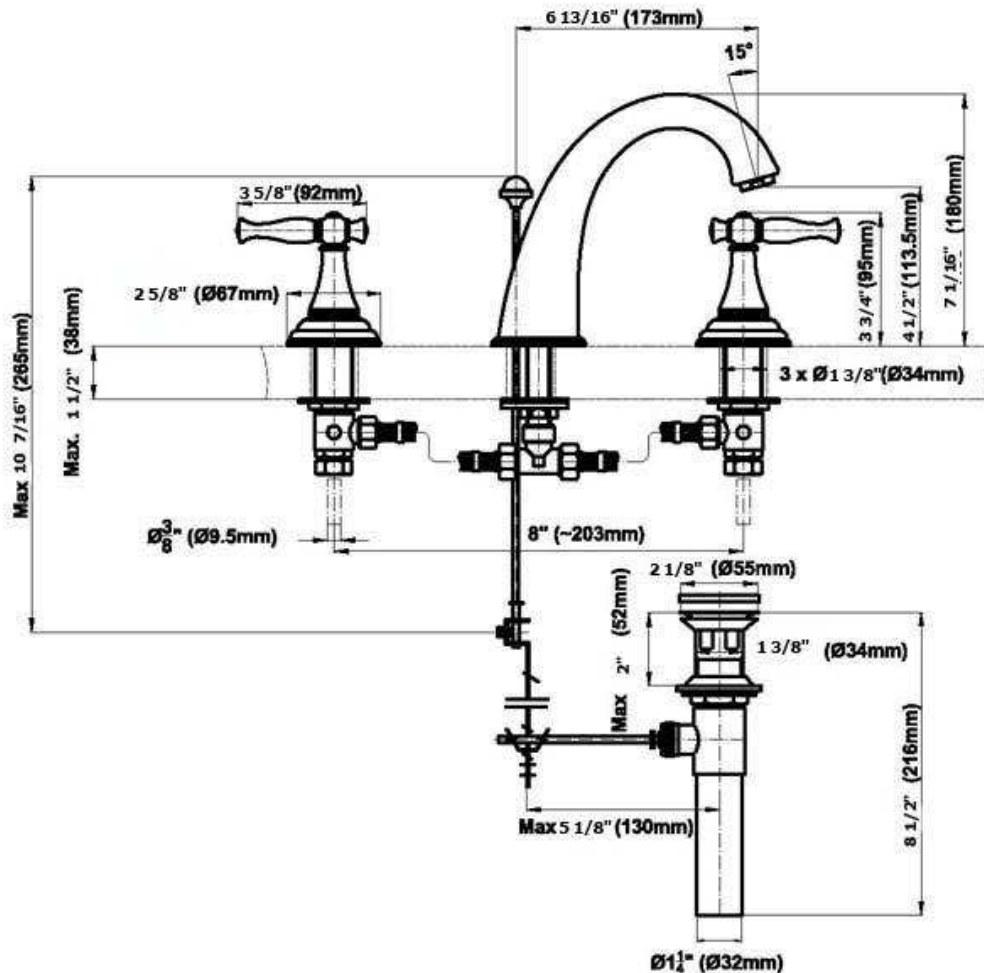

The measurements shown are for reference only. Products and specifications shown are subject to change without notice. Revised 07/2012.

www.graff-faucets.com | phone: 800-954-4723