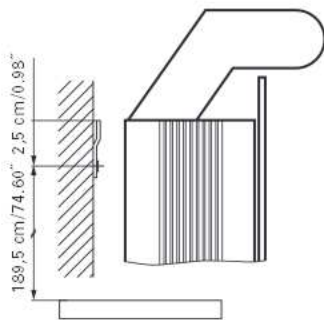

### IP 24

European protection class  
similar to NEMA 3R  
Marque déposée  
européenne similaire  
NEMA 3R

Electrical connection  
Raccord électrique

Socket  
Prise de courant

Installation support  
Support de montage

Fastening hole below  
Trous de fixation en bas

Aluminium case  
Hinge on the right  
1 fluo compact lamp 24 watt  
self-ballasted lamp  
1 socket  
3 adjustable glass trays  
1 cosmetic box, 1 cosmetic mirror