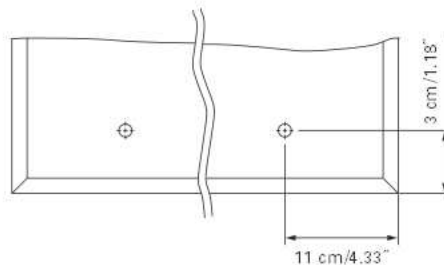

Fastening hole below  
Trous de fixation en bas

Aluminium case  
Hinge on the right  
1 fluo compact lamp 24 watt  
self-ballasted lamp  
1 socket  
3 adjustable glass trays  
1 cosmetic box, 1 cosmetic mirror