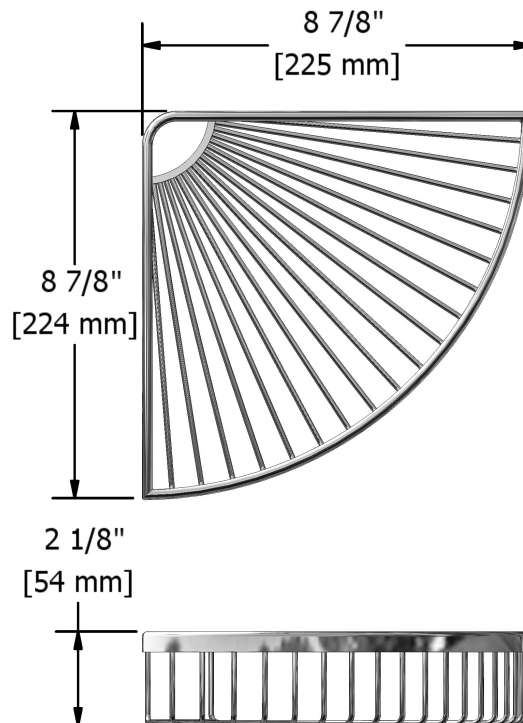

Sizes, models and finishes may differ from those presented.

Warranty

The Riobel inc. product carries a limited LIFETIME warranty on the finish Chrome, Gold (PVD), Brushed nickel (PVD), Night brushed (PVD), Polished nickel (PVD) and all working parts and is guaranteed from the initial date of purchase against all manufacturing defects. Other finished 1 year.

Customer Service

Ontario, West Canada : 888-287-5354 Quebec, Maritimes, United States : 866-473-8442