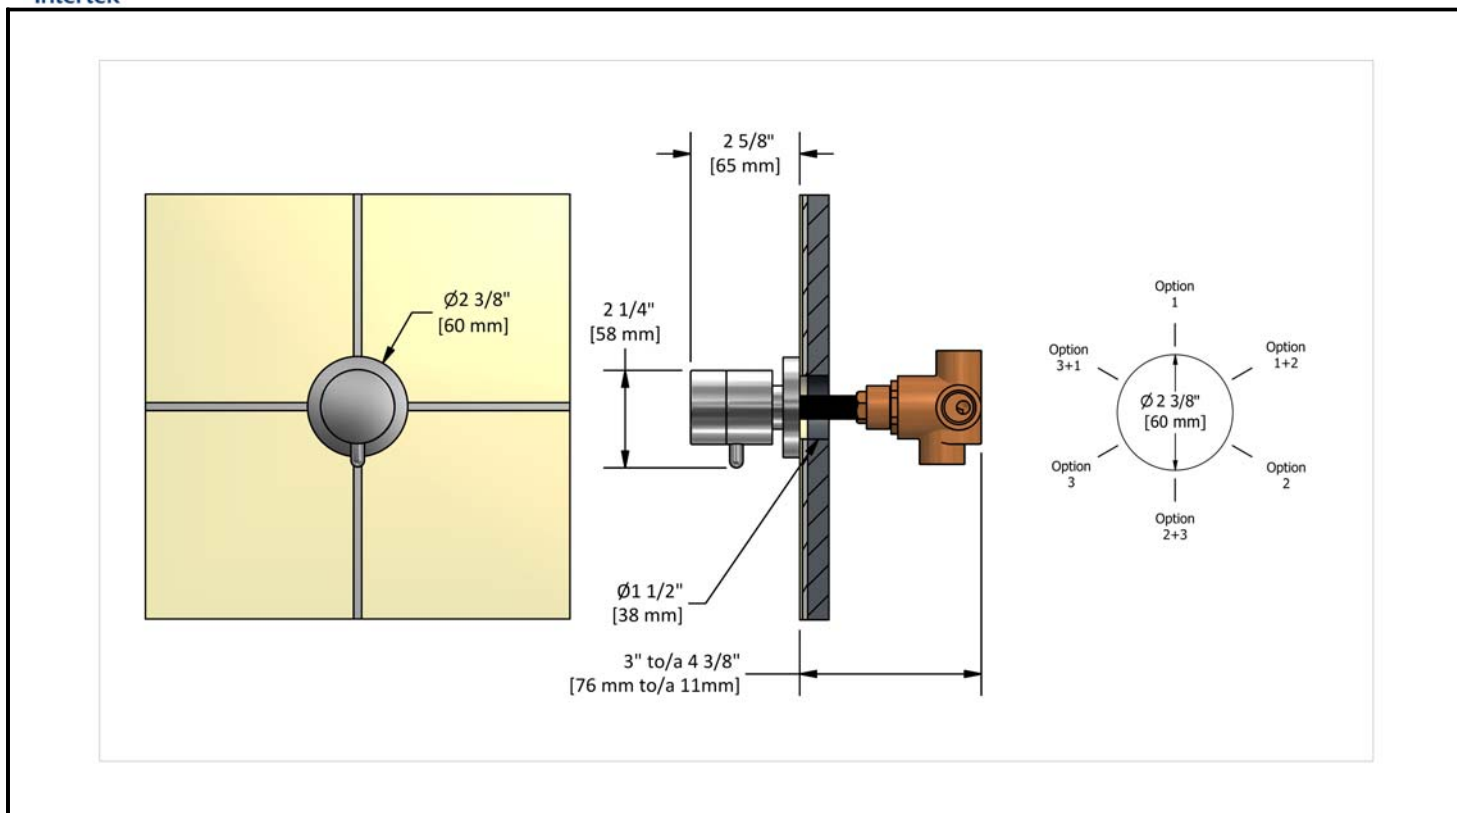

Certifications

- ASME A112.18.1
- ASSE 1016
- CSA B125.1
- CMR248 Approval

Sizes, models and finishes may differ from those presented.

Warranty

The Riobel inc. product carries a limited LIFETIME warranty on the finish Chrome, Gold (PVD), Brushed nickel (PVD), Night brushed (PVD), Polished nickel (PVD) and all working parts and is guaranteed from the initial date of purchase against all manufacturing defects. Other finished 1 year.

Customer service

Ontario, West Canada : 888-287-5354 Quebec, Maritimes, United States : 866-473-8442