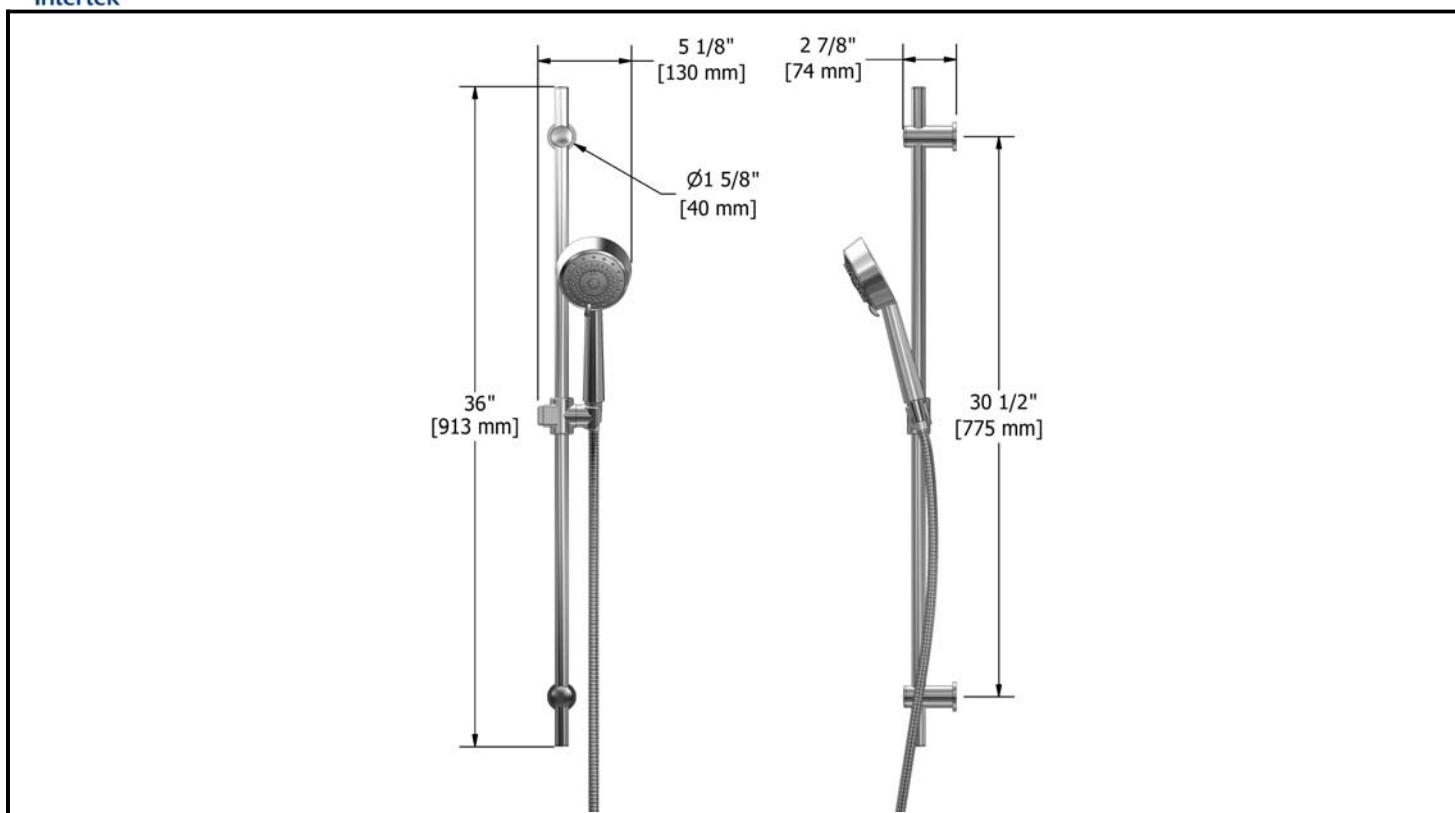

Sizes, models and finishes may differ from those presented.

Warranty

The Riobel inc. product carries a limited LIFETIME warranty on the finish Chrome, Gold (PVD), Brushed nickel (PVD), Night brushed (PVD), Polished nickel (PVD) and all working parts and is guaranteed from the initial date of purchase against all manufacturing defects. Other finished 1 year.

Customer service

Ontario, West Canada : 888-287-5354 Quebec, Maritimes, United States : 866-473-8442