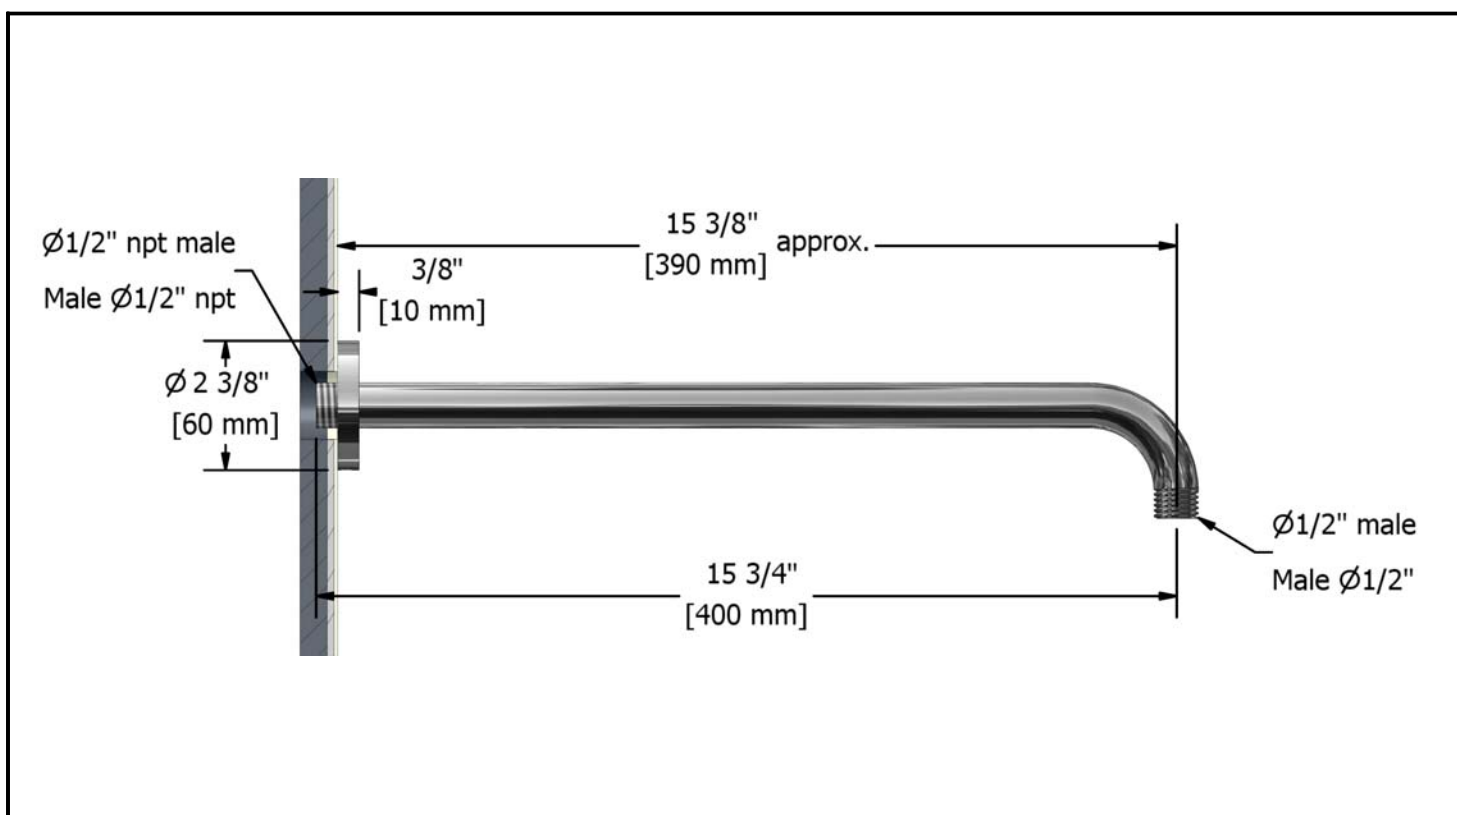

Sizes, models and finishes may differ from those presented.

Warranty

The Riobel inc. product carries a limited LIFETIME warranty on the finish Chrome, Gold (PVD), Brushed nickel (PVD), Night brushed (PVD), Polished nickel (PVD) and all working parts and is guaranteed from the initial date of purchase against all manufacturing defects. Other finished 1 year.

Customer service

Ontario, West Canada : 888-287-5354 Quebec, Maritimes, United States : 866-473-8442