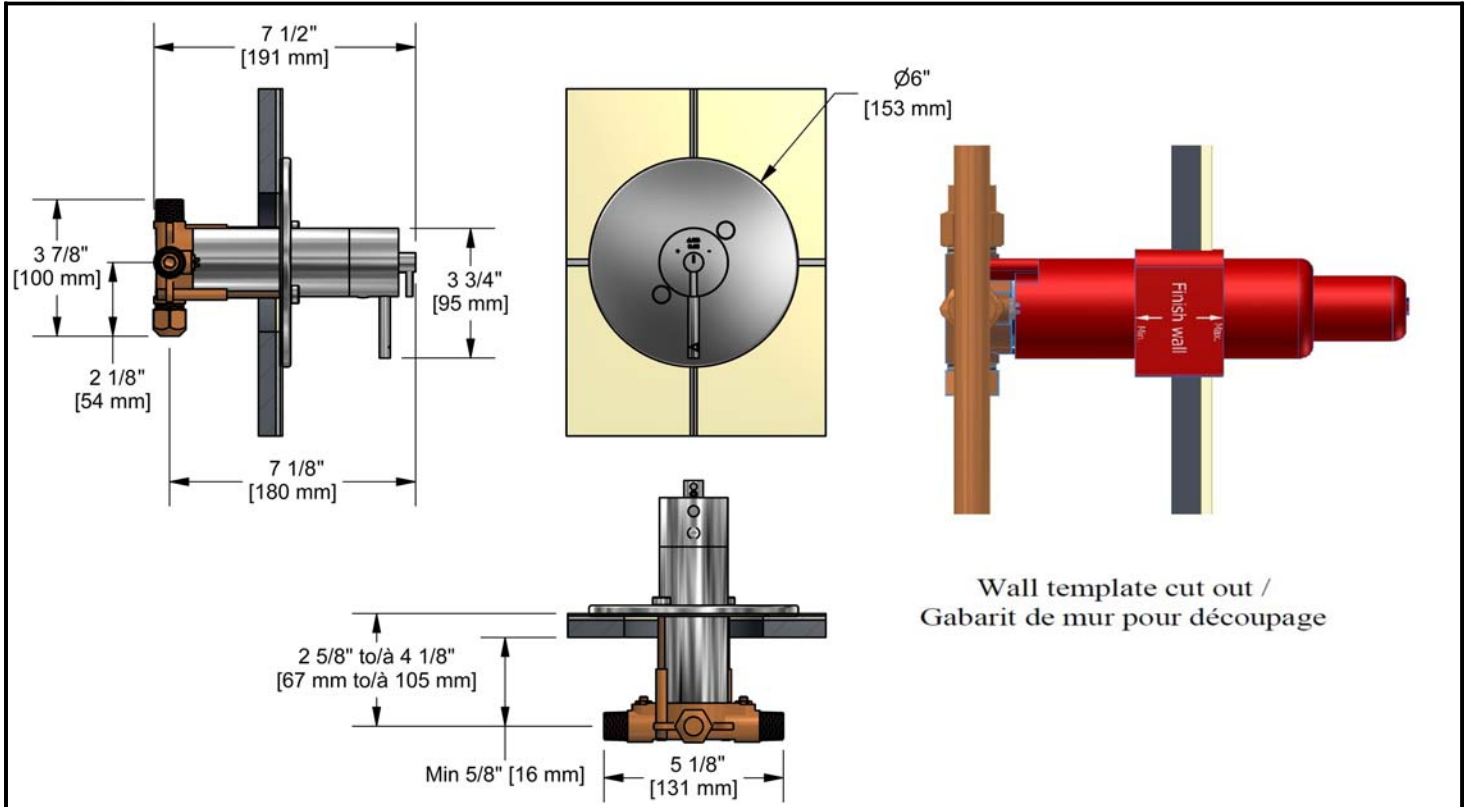

Certifications

- CSA B125.1
- ASME A112.18.1
- ASSE 1016
- CMR248 Approval

Sizes, models and finishes may differ from those presented.

Warranty

The Riobel inc. product carries a limited LIFETIME warranty on the finish Chrome, Gold (PVD), Brushed nickel (PVD), Night brushed (PVD), Polished nickel (PVD) and all working parts and is guaranteed from the initial date of purchase against all manufacturing defects. Other finished 1 year.

Customer service

Ontario, West Canada : 888-287-5354 Quebec, Maritimes, United States : 866-473-8442