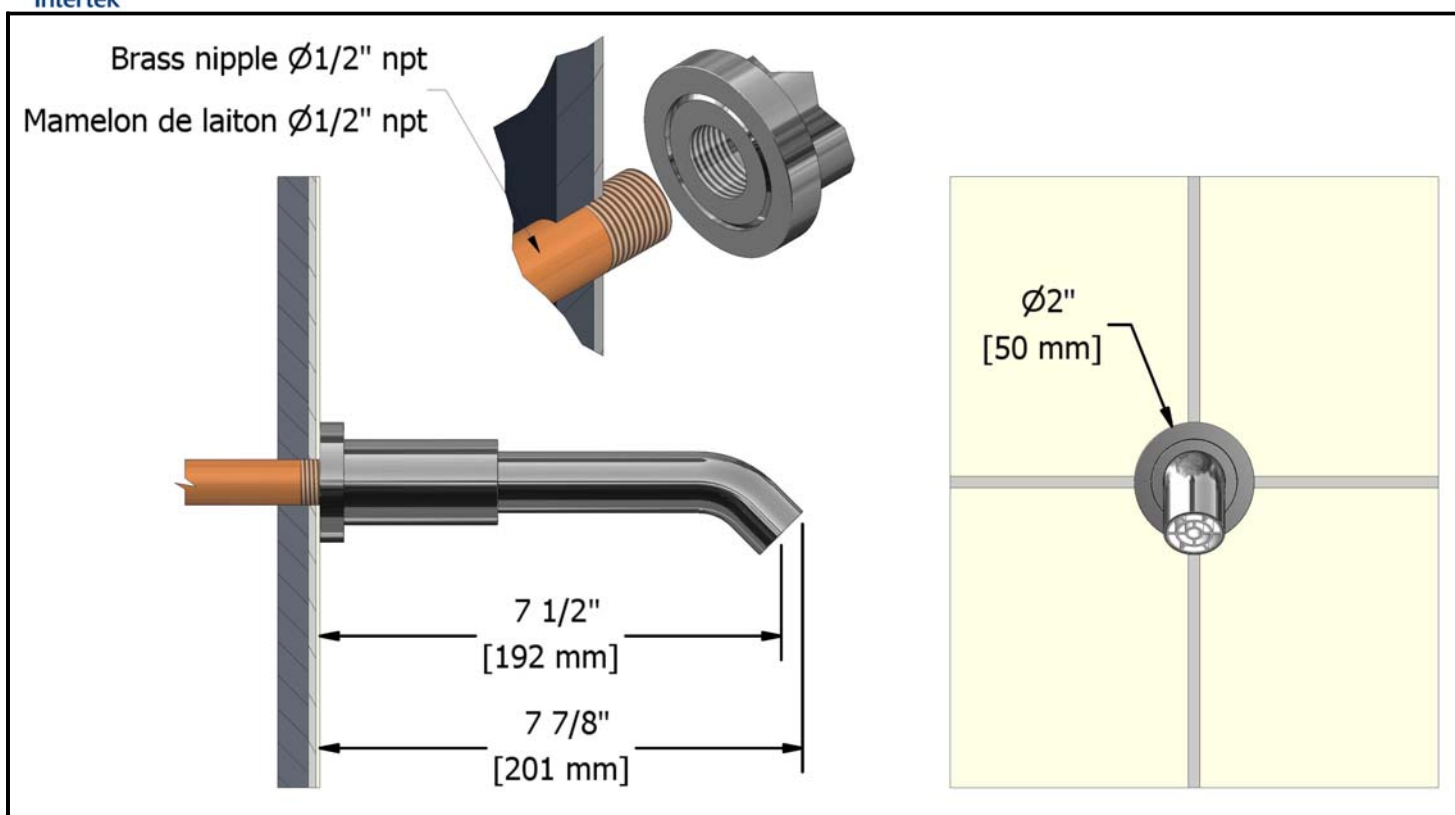

Certifications

- ASME A112.18.1
- CMR248 Approval
- CSA B125.1

Sizes, models and finishes may differ from those presented.

Warranty

The Riobel inc. product carries a limited LIFETIME warranty on the finish Chrome, Gold (PVD), Brushed nickel (PVD), Night brushed (PVD), Polished nickel (PVD) and all working parts and is guaranteed from the initial date of purchase against all manufacturing defects. Other finished 1 year.

Customer service

Ontario, West Canada : 888-287-5354 Quebec, Maritimes, United States : 866-473-8442