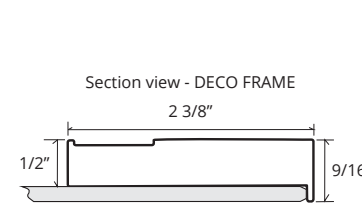

DECO FRAMED MIRROR CABINET

GC2030-6-SC-DE

Side Mirror Kit - Order for Surface Mount, #SMK6-30; or Semi Recessed #SRMK2-30
 Beveled Mirror also available (add "BM" to model code)

Finishes: Polished Chrome, Polished Nickel, Brushed Nickel, Brushed Bronze, Oil Rubbed Bronze

SPECIFICATIONS

Roughing-in Opening	18 3/8" x 29 3/8"
Overall Dimensions	19 1/8" x 30 1/8"

GLASSCRAFTERS INC.

Side Mirror Kit
 SMK6-30
 Order for
 Surface Mount

Side Mirror Kit
 SRMK2-30
 Order for
 Semi-Recessed
 Mount