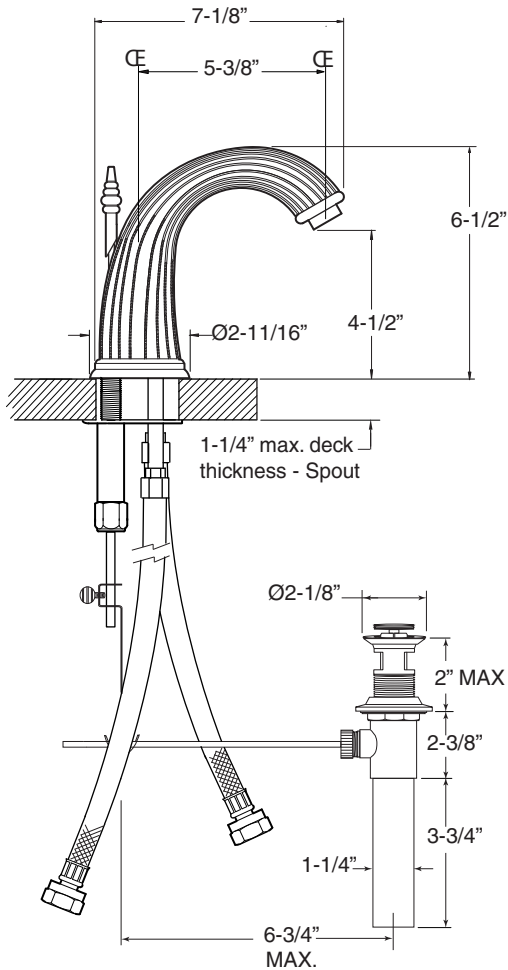

SPECIFICATIONS
Series 3200

FEATURES:

- All brass construction. Flexible hoses designed to be installed on 8" to 16" centers. Includes pop-up style drain assembly.
- Crystal lever style handle and escutcheon with setscrew attachment.
- 1/4-turn ceramic disc valve cartridge.
- Available in all finishes. Warranty varies according to finish selection.
- Standard aerator is limited to 1.5 gpm.
- Certified to meet and exceed the following codes and standards:
ASME A112.18.1-2005/CSAB 125.1-2005

1.326508

Luxembourg

Widespread Lavatory Set

NOTE: Spout and valves install through 1-1/4" diameter holes

Note: Measurements are subject to change or cancellation. No responsibility is assumed for use of superseded or voided pages.

Parts List Series 3200

Luxembourg Widespread Lavatory Set