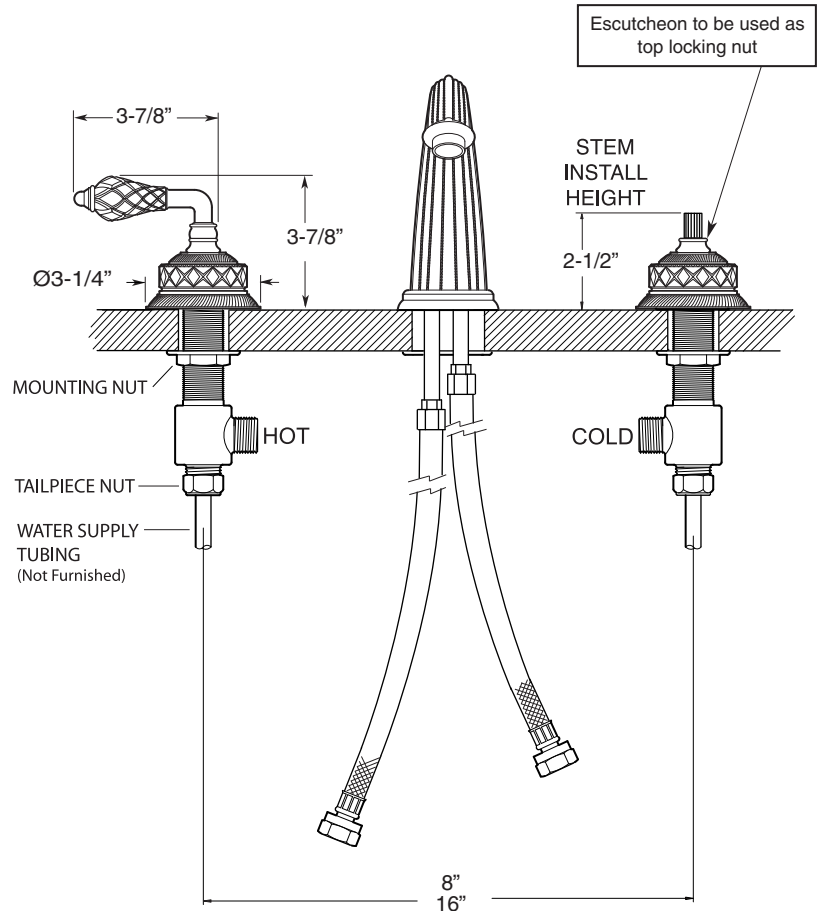

SPECIFICATIONS
Series 3200

FEATURES:

- All brass construction. Flexible hoses designed to be installed on 8" to 16" centers. Includes pop-up style drain assembly.
- Crystal lever style handle and escutcheon with setscrew attachment.
- 1/4-turn ceramic disc valve cartridge.
- Available in all finishes. Warranty varies according to finish selection.
- Standard aerator is limited to 1.5 gpm.
- Certified to meet and exceed the following codes and standards:
ASME A112.18.1-2005/CSAB 125.1-2005

1.326508

Luxembourg

Widespread Lavatory Set

NOTE: Spout and valves install through 1-1/4" diameter holes

Note: Measurements are subject to change or cancellation. No responsibility is assumed for use of superseded or voided pages.

Parts List Series 3200

Luxembourg Widespread Lavatory Set